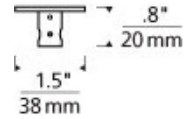

## SPECIFICATIONS

HARDWARE MATERIAL	
SHADE MATERIAL	
NET WEIGHT	
HEIGHT	0.8in
WIDTH	1.5in
LENGTH	1.5in
WET LISTED	
DAMP LISTED	
DRY LISTED	
GENERAL LISTING	ETL Listed
INCLUDES	