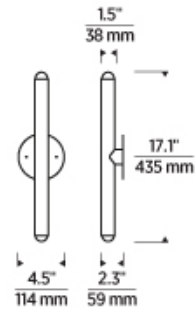

## ORDERING INFORMATION

700WSEBL	LENGTH (A)	FINISH	LAMP
	16 16"	N ANTIQUE NICKEL Z DARK BRONZE NB NATURAL BRASS	-LED927 INTEGRATED LED 90 CRI 2700K 120V-277V UNIVERSAL

700WSEBL \_\_\_\_\_

JOB NAME \_\_\_\_\_

## SPECIFICATIONS

HARDWARE MATERIAL	Metal
SHADE MATERIAL	Crystal
NET WEIGHT	3 lbs
HEIGHT	16in
WIDTH	2.3in
LENGTH	4.5in
MIN. EXTENSION FROM WALL	2.3in
UP LIGHT / DOWN LIGHT / BOTH?	
WET LISTED	
DAMP LISTED	Yes
DRY LISTED	
UP / DOWN	
HORIZONTAL / VERTICAL	
WALL / CEILING MOUNT	
GENERAL LISTING	ETL Listed
ADA COMPLIANT	
INCLUDES	