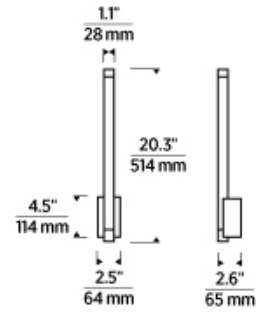

## ORDERING INFORMATION

700WSPHB LENGTH (A)	FINISH	LAMP
21 21"	BZ DARK BRONZE	-LED927
	NB NATURAL BRASS	-LED927 INTEGRATED LED 90 CRI 2700K 120V
	N POLISHED NICKEL	-LED927-277 INTEGRATED LED 90 CRI 2700K 277V

## SPECIFICATIONS

PRIMARY MATERIAL	Brass
SHADE MATERIAL	Glass
NET WEIGHT	3 lbs
HEIGHT	21in
WIDTH	2.6in
LENGTH	2.5in
MIN. EXTENSION FROM WALL	2.6in
UP LIGHT / DOWN LIGHT / BOTH?	
WET LISTED	
DAMP LISTED	Yes
DRY LISTED	
UP / DOWN	
HORIZONTAL / VERTICAL	
WALL / CEILING MOUNT	
GENERAL LISTING	ETL Listed
ADA COMPLIANT	
INCLUDES	