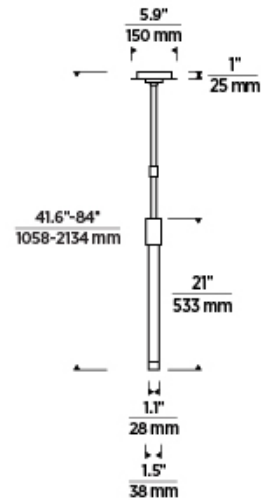

Natural Brass

LAMPING

Includes 7.9 watt, 349 total delivered lumens, 90 CRI 2700K LED modules. Dimmable with most LED compatible ELV and TRIAC dimmers. 277V dimmable with 0-10V dimmers. Ships with 4-12" and 2-6" rigid stems. 120V or 277V. Can be installed on a sloped ceiling up to 30°.

Natural Brass

Dark Bronze

ORDERING INFORMATION

700TDPHB	LENGTH (A)	FINISH	LAMP
	21 21"	BZ DARK BRONZE	-LED927 INTEGRATED LED 90 CRI 2700K 120V
		NB NATURAL BRASS	-LED927-277 INTEGRATED LED 90 CRI 2700K 277V

700TDPHB _____

JOB NAME _____

NOTES _____

PHOBOS SMALL PENDANT

SPECIFICATIONS

PRIMARY MATERIAL	Brass
SHADE MATERIAL	Glass
NET WEIGHT	7 lbs
HEIGHT	21in
WIDTH	1.5in
LENGTH	1.5in
UP LIGHT / DOWN LIGHT / BOTH?	
WET LISTED	
DAMP LISTED	Yes
DRY LISTED	
MIN. HANGING HEIGHT	41.6in
MAX HANGING HEIGHT	84in
TOTAL CORD LENGTH	
TOTAL STEM LENGTH	Up to 60in
STEM QTY	6
SLOPED CEILING ADAPTABLE?	Yes 30° Max
GENERAL LISTING	ETL Listed
INCLUDES	

LAMPING SPECIFICATIONS

	LED LAMP	INTEGRATED LED	NON LED	NO LAMP
DELIVERED LUMENS		349		
WATTS		7.9		
MAX WATTAGE PER BULB		7.9W		
INPUT VOLTAGE/ DIMMING TYPE		120V ELV, TRIAC 277V 0-10V		
CCT		2700K		
CRI		90 CRI		
LED LIFETIME				
L70		>50000		
AVERAGE BULB HOURS				
FIELD SERVICEABLE LED				
LAMP BASE		Integrated LED		
LAMP SHAPE		Integrated LED		
LAMP INCLUDED?		True		
WARRANTY**		5 Years		