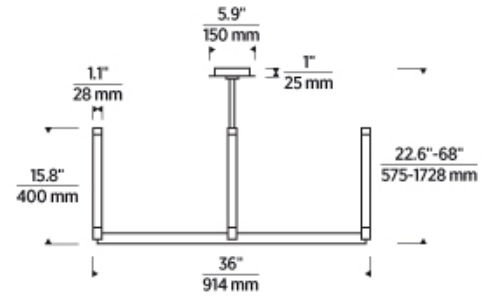

## ORDERING INFORMATION

700PHB	LENGTH (A)	FINISH	LAMP
	36 36"	NB NATURAL BRASS	-LED927 INTEGRATED LED 90 CRI 2700K 120V -LED927-277 INTEGRATED LED 90 CRI 2700K 277V

700PHB \_\_\_\_\_

JOB NAME \_\_\_\_\_

NOTES \_\_\_\_\_

## SPECIFICATIONS

HARDWARE MATERIAL	Metal
SHADE MATERIAL	Glass
NET WEIGHT	18 lbs
HEIGHT	15.8in
WIDTH	36in
LENGTH	36in
UP LIGHT / DOWN LIGHT / BOTH?	
WET LISTED	
DAMP LISTED	Yes
DRY LISTED	
MIN. HANGING HEIGHT	22.6in
MAX HANGING HEIGHT	68in
TOTAL CORD LENGTH	
TOTAL STEM LENGTH	Up to 60in
STEM QTY	6
SLOPED CEILING ADAPTABLE?	Yes 30° Max
GENERAL LISTING	ETL Listed
INCLUDES	