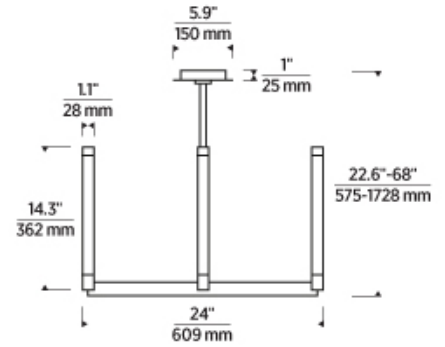

## ORDERING INFORMATION

| 700PHB | LENGTH (A) | FINISH           | LAMP   |
|--------|------------|------------------|--|
|        | 24-24"     | NB NATURAL BRASS | -LED927 INTEGRATED LED 90 CRI 2700K 120V<br>-LED927-277 INTEGRATED LED 90 CRI 2700K 277V |

## SPECIFICATIONS

|                               |             |
|-------------------------------|-------------|
| HARDWARE MATERIAL             | Metal       |
| SHADE MATERIAL                | Glass       |
| NET WEIGHT                    | 13.5 lbs    |
| HEIGHT                        | 14.3in      |
| WIDTH                         | 24in        |
| LENGTH                        | 24in        |
| UP LIGHT / DOWN LIGHT / BOTH? |             |
| WET LISTED                    |             |
| DAMP LISTED                   | Yes         |
| DRY LISTED                    |             |
| MIN. HANGING HEIGHT           | 22.6in      |
| MAX HANGING HEIGHT            | 68in        |
| TOTAL CORD LENGTH             |             |
| TOTAL STEM LENGTH             | Up to 60in  |
| STEM QTY                      | 6           |
| SLOPED CEILING ADAPTABLE?     | Yes 30° Max |
| GENERAL LISTING               | ETL Listed  |
| INCLUDES                      |             |