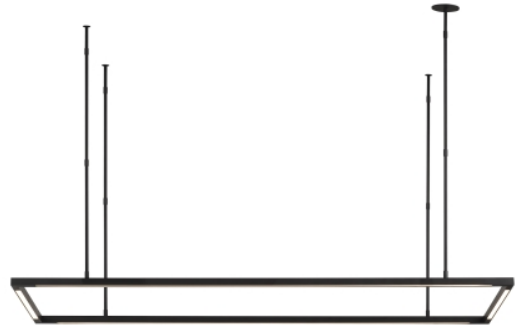

PRODUCT FEATURES

- Creates a visual canopy and brings human scale to spaces with taller ceilings. Works well over tables, kitchen islands, and a host of other applications
- This item is made of natural brass. It is a living finish that will patina and warm with age which adds richness. If it gets an uneven patina or spots, a brass cleaner can restore the finish
- Provides up and down light
- Includes (8) 6" and (16) 12" rigid stems in coordinating finish.
- Fully dimmable integrated LED lamp. Driver is remote.
- Protected by a 5-year warranty. Please visit the "About Us" Page on techlighting.com for more for warranty details

LAMPING

Includes 74.6 watts, 3128 total delivered lumens, 2700K LED module. Dimmable with most LED compatible ELV, TRIAC and 0-10V dimmers. Ships with (16) 12" and (8) 6" rigid stems in coordinating finish. 120V-277V. Up and downlight.

Black (Lit)

Black (Lit)

Plated Brass (Lit)

ORDERING INFORMATION

700LSSTG	LENGTH (A)	FINISH	LAMP
	50 50"	NB NATURAL BRASS B NIGHTSHADE BLACK	-LED927 INTEGRATED LED 90 CRI 2700K 120V-277V UNV

700LSSTG _____

JOB NAME _____

NOTES _____

STAGGER HALO 50 LINEAR SUSPENSION

SPECIFICATIONS

PRIMARY MATERIAL	Aluminum or Brass
SHADE MATERIAL	Acrylic
NET WEIGHT	24.5 lbs
HEIGHT	1in
WIDTH	18in
LENGTH	50in
UP LIGHT / DOWN LIGHT / BOTH?	
WET LISTED	
DAMP LISTED	Yes
DRY LISTED	
MIN. HANGING HEIGHT	16.7in
MAX HANGING HEIGHT	64.7in
TOTAL CORD LENGTH	
TOTAL STEM LENGTH	Up to 240in
STEM QTY	24
SLOPED CEILING ADAPTABLE?	No
GENERAL LISTING	ETL Listed
INCLUDES	