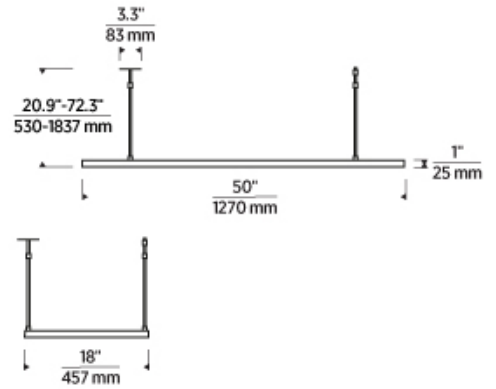

NOTES _____

STAGGER HALO 50 LINEAR SUSPENSION

SPECIFICATIONS

PRIMARY MATERIAL	Aluminum or Brass
SHADE MATERIAL	Acrylic
NET WEIGHT	24.5 lbs
HEIGHT	1in
WIDTH	18in
LENGTH	50in
UP LIGHT / DOWN LIGHT / BOTH?	
WET LISTED	
DAMP LISTED	Yes
DRY LISTED	
MIN. HANGING HEIGHT	16.7in
MAX HANGING HEIGHT	64.7in
TOTAL CORD LENGTH	
TOTAL STEM LENGTH	Up to 240in
STEM QTY	24
SLOPED CEILING ADAPTABLE?	No
GENERAL LISTING	ETL Listed
INCLUDES	