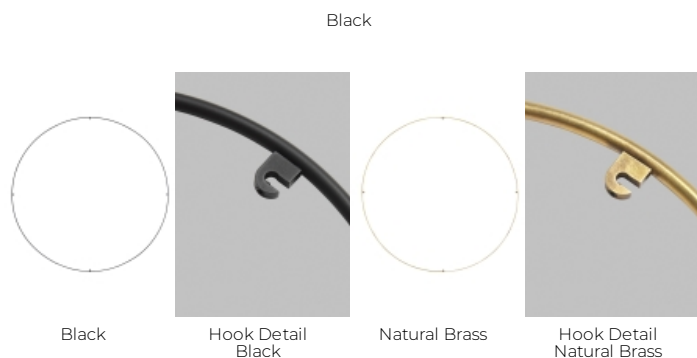

PRODUCT FEATURES

- This item is made of natural brass. It is a living finish that will patina and warm with age which adds richness. If it gets an uneven patina or spots, a brass cleaner can restore the finish
- Protected by a 5-year warranty. Please visit the "About Us" Page on techlighting.com for more for warranty details

LAMPING

Compatible with Gable 4 Light Chandelier, Eaves 4 Light Chandelier, Pylon 4 Light Chandelier, Guyed 4 Light Chandelier, Turret 4 Light Chandelier and Cupola 4 Light Chandelier.

ORDERING INFORMATION