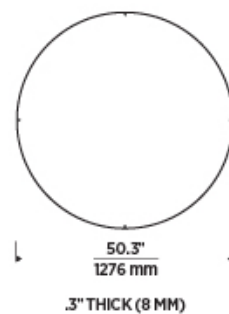

PRIMARY MATERIAL	Aluminum or Brass
SHADE MATERIAL	Aluminum or Brass
NET WEIGHT	2 lbs
HEIGHT	0.3in
WIDTH	50.3in
LENGTH	50.3in
WET LISTED	
DAMP LISTED	
DRY LISTED	
GENERAL LISTING	ETL Listed
INCLUDES	

LAMPING SPECIFICATIONS