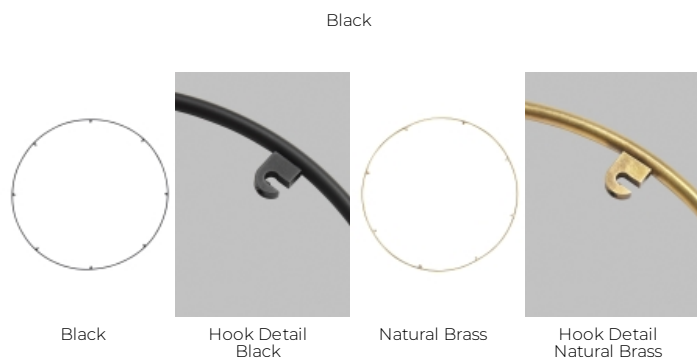

PRODUCT FEATURES

- This item is made of natural brass. It is a living finish that will patina and warm with age which adds richness. If it gets an uneven patina or spots, a brass cleaner can restore the finish
- Protected by a 5-year warranty. Please visit the "About Us" Page on techlighting.com for more for warranty details

LAMPING

Compatible with Gable 8 Light Chandelier, Eaves 8 Light Chandelier, Pylon 8 Light Chandelier, Guyed 8 Light Chandelier, Turret 8 Light Chandelier and Cupola 8 Light Chandelier.

ORDERING INFORMATION