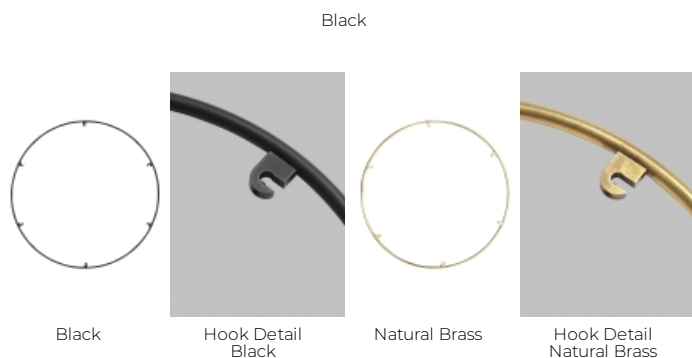

PRODUCT FEATURES

- This item is made of natural brass. It is a living finish that will patina and warm with age which adds richness. If it gets an uneven patina or spots, a brass cleaner can restore the finish
- Protected by a 5-year warranty. Please visit the "About Us" Page on techlighting.com for more for warranty details

LAMPING

Compatible with Gable 6 Light Chandelier, Eaves 6 Light Chandelier, Pylon 6 Light Chandelier, Guyed 6 Light Chandelier, Turret 6 Light Chandelier and Cupola 6 Light Chandelier.

ORDERING INFORMATION