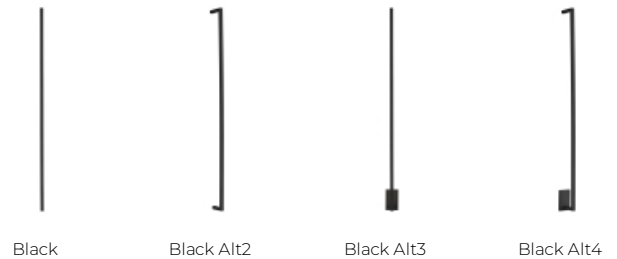

STAGGER LARGE WALL SCONCE

PRODUCT FEATURES

- Provides indirect light that gently reflects of the wall
- Ships with standard backplate, optional goofplate and custom concealed mud-in canopy for a more minimalist aesthetic. Designed for existing junction box
- This item is made of natural brass. It is a living finish that will patina and warm with age which adds richness. If it gets an uneven patina or spots, a brass cleaner can restore the finish
- Fully dimmable integrated LED lamp. Driver is remote.
- Protected by a 5-year warranty. Please visit the "About Us" Page on techlighting.com for more for warranty details

LAMPING

Includes 16.2 watt, 933 delivered lumens, 2700K LED module. 120V dimmable with most LED compatible ELV and TRIAC dimmers. 277V compatible with 0-10V dimmers. Mounts horizontally or vertically.

Black Alt2

To view all available finish options, please visit techlighting.com

ORDERING INFORMATION

700WSSTG	LENGTH (A)	FINISH	LAMP
	48 48"	NB NATURAL BRASS	-LED927 INTEGRATED LED 90 CRI 2700K 120V
		B NIGHTSHADE BLACK	-LED927-277 INTEGRATED LED 90 CRI 2700K 277V
		N POLISHED NICKEL	

700WSSTG _____

JOB NAME _____

NOTES _____

STAGGER LARGE WALL SCONCE

SPECIFICATIONS

PRIMARY MATERIAL	Aluminum or Brass
SHADE MATERIAL	Acrylic
NET WEIGHT	4 lbs
HEIGHT	49.1in
WIDTH	4.2in
LENGTH	4.5in
MIN. EXTENSION FROM WALL	4.2in
UP LIGHT / DOWN LIGHT / BOTH?	
WET LISTED	
DAMP LISTED	Yes
DRY LISTED	
UP / DOWN	
HORIZONTAL / VERTICAL	
WALL / CEILING MOUNT	
GENERAL LISTING	ETL Listed
ADA COMPLIANT	
INCLUDES	