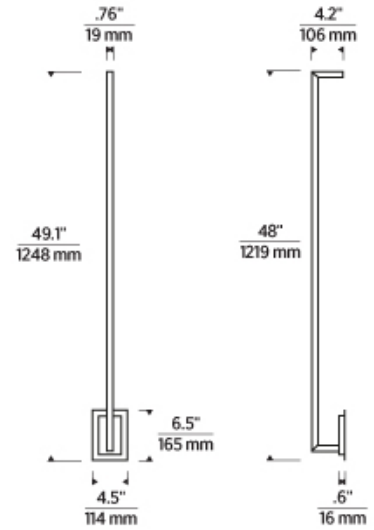

To view all available finish options, please visit techlighting.com

ORDERING INFORMATION

700WSSTG	LENGTH (A)	FINISH	LAMP
	48 48"	NB NATURAL BRASS	-LED927 INTEGRATED LED 90 CRI 2700K 120V
		B NIGHTSHADE BLACK	-LED927-277 INTEGRATED LED 90 CRI 2700K 277V
		N POLISHED NICKEL	

700WSSTG _____

JOB NAME _____

NOTES _____

STAGGER LARGE WALL SCONCE

SPECIFICATIONS

PRIMARY MATERIAL	Aluminum or Brass
SHADE MATERIAL	Acrylic
NET WEIGHT	4 lbs
HEIGHT	49.1in
WIDTH	4.2in
LENGTH	4.5in
MIN. EXTENSION FROM WALL	4.2in
UP LIGHT / DOWN LIGHT / BOTH?	
WET LISTED	
DAMP LISTED	Yes
DRY LISTED	
UP / DOWN	
HORIZONTAL / VERTICAL	
WALL / CEILING MOUNT	
GENERAL LISTING	ETL Listed
ADA COMPLIANT	
INCLUDES	

LAMPING SPECIFICATIONS

	LED LAMP	INTEGRATED LED	NON LED	NO LAMP
DELIVERED LUMENS		933		
WATTS		16.2		
MAX WATTAGE PER BULB		16.2W		
INPUT VOLTAGE/ DIMMING TYPE		120V ELV, TRIAC 277V 0-10V		
CCT		2700K		
CRI		90 CRI		
LED LIFETIME				
L70		>50000		
AVERAGE BULB HOURS				
FIELD SERVICEABLE LED				
LAMP BASE		Integrated LED		
LAMP SHAPE		Integrated LED		
LAMP INCLUDED?		True		
WARRANTY**		5 Years		