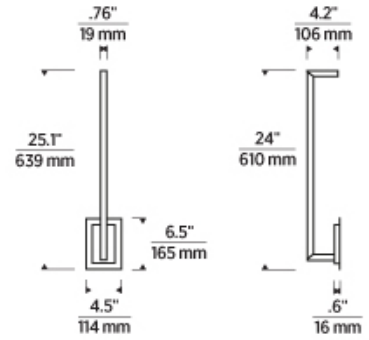

## ORDERING INFORMATION

700WSSTG	LENGTH (A)	FINISH	LAMP
	24 24"	NB NATURAL BRASS	-LED927 INTEGRATED LED 90 CRI 2700K 120V
		B NIGHTSHADE BLACK	-LED927-277 INTEGRATED LED 90 CRI 2700K 277V
		N POLISHED NICKEL	

## SPECIFICATIONS

PRIMARY MATERIAL	Aluminum or Brass
SHADE MATERIAL	Acrylic
NET WEIGHT	2.5 lbs
HEIGHT	25.1in
WIDTH	4.2in
LENGTH	4.5in
MIN. EXTENSION FROM WALL	4.2in
UP LIGHT / DOWN LIGHT / BOTH?	
WET LISTED	
DAMP LISTED	Yes
DRY LISTED	
UP / DOWN	
HORIZONTAL / VERTICAL	
WALL / CEILING MOUNT	
GENERAL LISTING	ETL Listed
ADA COMPLIANT	
INCLUDES	