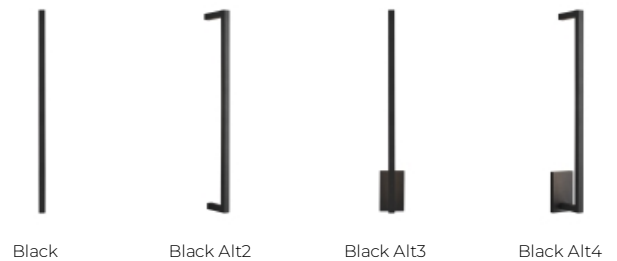

Black Alt2

To view all available finish options, please visit techlighting.com

ORDERING INFORMATION

700WSSTG	LENGTH (A)	FINISH	LAMP
	24 24"	NB NATURAL BRASS	-LED927 INTEGRATED LED 90 CRI 2700K 120V
		B NIGHTSHADE BLACK	-LED927-277 INTEGRATED LED 90 CRI 2700K 277V
		N POLISHED NICKEL	

700WSSTG _____
JOB NAME _____
NOTES _____
_____