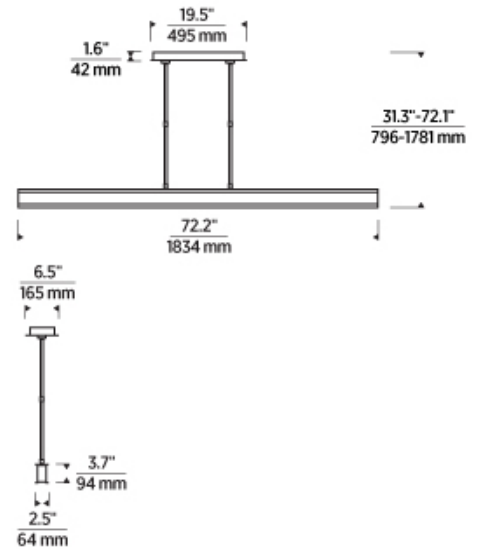

PRODUCT FEATURES

- Modern shaped linear I-beam shape
- Provides up and down light
- Includes (4) 6" and (8) 12" rigid stems in coordinating finish.
- Fully dimmable integrated LED lamp
- Protected by a 5-year warranty. Please visit the "About Us" Page on techlighting.com for more for warranty details

LAMPING

Includes 60 watts, 5600 total delivered lumens, 2700K LED module. Dimmable with most LED compatible ELV and TRIAC dimmers. Ships with (8) 12" and (4) 6" rigid stems in coordinating finish. Can be installed on a sloped ceiling up to 15°. 120V. Up and downlight.

Black (Lit)

Black (Lit)

Plated Brass (Lit)

ORDERING INFORMATION

700LSIBM	LENGTH (A)	FINISH	LAMP
	72 72"	B NIGHTSHADE BLACK BR PLATED BRASS	-LED927 INTEGRATED LED 90 CRI 2700K 120V

700LSIBM _____

JOB NAME _____

NOTES _____

I-BEAM 72 LINEAR SUSPENSION

SPECIFICATIONS

PRIMARY MATERIAL	Aluminum
SHADE MATERIAL	Acrylic
NET WEIGHT	28 lbs
HEIGHT	3.7in
WIDTH	2.5in
LENGTH	72.2in
UP LIGHT / DOWN LIGHT / BOTH?	
WET LISTED	
DAMP LISTED	Yes
DRY LISTED	
MIN. HANGING HEIGHT	12.1in
MAX HANGING HEIGHT	66.1in
TOTAL CORD LENGTH	
TOTAL STEM LENGTH	Up to 120in
STEM QTY	12
SLOPED CEILING ADAPTABLE?	Yes 15° Max
GENERAL LISTING	ETL Listed
INCLUDES	