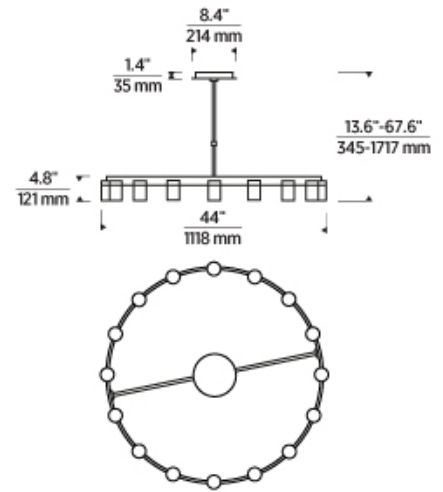

## ORDERING INFORMATION

700ESF	LENGTH (A)	FINISH	LAMP
	44 44"	NB NATURAL BRASS	-LED927 INTEGRATED LED 90 CRI 2700K 120V
		B NIGHTSHADE BLACK	-LED927-277 INTEGRATED LED 90 CRI 2700K 277V

700ESF \_\_\_\_\_  
JOB NAME \_\_\_\_\_  
NOTES \_\_\_\_\_  
\_\_\_\_\_

## SPECIFICATIONS

PRIMARY MATERIAL	Aluminum or Brass
SHADE MATERIAL	Crystal
NET WEIGHT	62 lbs
HEIGHT	4.8in
WIDTH	44in
LENGTH	44in
UP LIGHT / DOWN LIGHT / BOTH?	
WET LISTED	
DAMP LISTED	Yes
DRY LISTED	
MIN. HANGING HEIGHT	13.6in
MAX HANGING HEIGHT	67.6in
TOTAL CORD LENGTH	
TOTAL STEM LENGTH	Up to 60in
STEM QTY	6
SLOPED CEILING ADAPTABLE?	No
GENERAL LISTING	ETL Listed
INCLUDES	