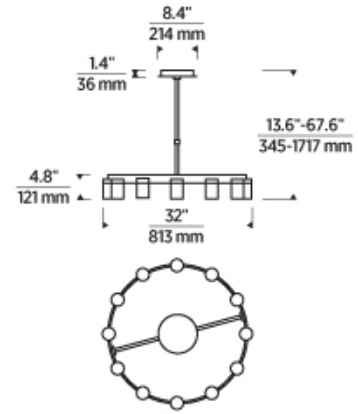

ESFERA MEDIUM CHANDELIER

PRODUCT FEATURES

- Laser etched crystal captures the light
- Frame can be mounted up or down
- Includes (2) 6" and (4) 12" rigid stems in coordinating finish.
- Fully dimmable integrated LED lamp
- This item is made of natural brass. It is a living finish that will patina and warm with age which adds richness. If it gets an uneven patina or spots, a brass cleaner can restore the finish
- Protected by a 5-year warranty. Please visit the "About Us" Page on techlighting.com for more for warranty details

Natural Brass

Natural Brass

Black

ORDERING INFORMATION

700ESF	LENGTH (A)	FINISH	LAMP
	32 32"	NB NATURAL BRASS	-LED927 INTEGRATED LED 90 CRI 2700K 120V
		B NIGHTSHADE BLACK	-LED927-277 INTEGRATED LED 90 CRI 2700K 277V

700ESF _____
JOB NAME _____
NOTES _____

ESFERA MEDIUM CHANDELIER

SPECIFICATIONS

PRIMARY MATERIAL	Aluminum or Brass
SHADE MATERIAL	Crystal
NET WEIGHT	42 lbs
HEIGHT	4.8in
WIDTH	32in
LENGTH	32in
UP LIGHT / DOWN LIGHT / BOTH?	
WET LISTED	
DAMP LISTED	Yes
DRY LISTED	
MIN. HANGING HEIGHT	13.6in
MAX HANGING HEIGHT	67.6in
TOTAL CORD LENGTH	
TOTAL STEM LENGTH	Up to 60in
STEM QTY	6
SLOPED CEILING ADAPTABLE?	No
GENERAL LISTING	ETL Listed
INCLUDES	