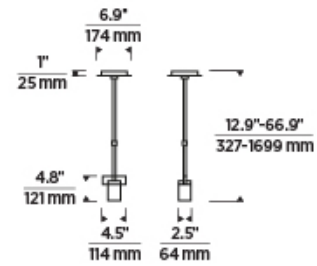

ESFERA SMALL PENDANT

PRODUCT FEATURES

- Laser etched crystal captures the light
- Works as a stand-alone piece or makes a grand statement by installing in multiples
- Includes (2) 6" and (4) 12" rigid stems in coordinating finish.
- Fully dimmable integrated LED lamp
- This item is made of natural brass. It is a living finish that will patina and warm with age which adds richness. If it gets an uneven patina or spots, a brass cleaner can restore the finish
- Protected by a 5-year warranty. Please visit the "About Us" Page on techlighting.com for more for warranty details

Natural Brass

LAMPING

Includes 7.8 watt, 658 total delivered lumens, 90 CRI 2700K LED modules. Dimmable with most LED compatible ELV and TRIAC dimmers. 277V dimmable with 0-10V dimmers. Ships with 4-12" and 2-6" rigid stems. 120V or 277V. Can be installed on a sloped ceiling up to 15°.

Natural Brass

Black

ORDERING INFORMATION

700TDES F	LENGTH (A)	FINISH	LAMP
	5 4.5"	NB NATURAL BRASS	-LED927 INTEGRATED LED 90 CRI 2700K 120V
		B NIGHTSHADE BLACK	-LED927-277 INTEGRATED LED 90 CRI 2700K 277V

700TDES F _____

JOB NAME _____

NOTES _____

ESFERA SMALL PENDANT

SPECIFICATIONS

PRIMARY MATERIAL	Aluminum or Brass
SHADE MATERIAL	Crystal
NET WEIGHT	6 lbs
HEIGHT	4.8in
WIDTH	2.5in
LENGTH	4.5in
UP LIGHT / DOWN LIGHT / BOTH?	
WET LISTED	
DAMP LISTED	Yes
DRY LISTED	
MIN. HANGING HEIGHT	12.3in
MAX HANGING HEIGHT	66.3in
TOTAL CORD LENGTH	
TOTAL STEM LENGTH	Up to 60in
STEM QTY	6
SLOPED CEILING ADAPTABLE?	Yes 15° Max
GENERAL LISTING	ETL Listed
INCLUDES	