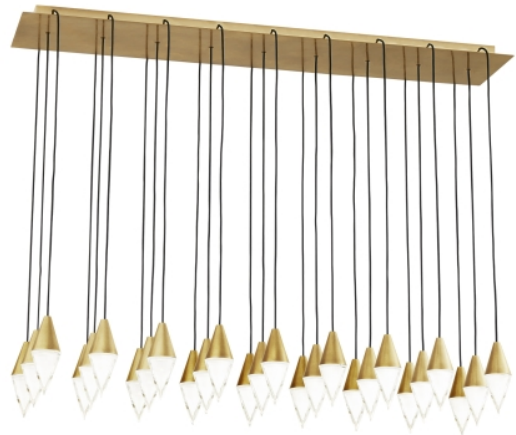

TURRET 27 LIGHT CHANDELIER

PRODUCT FEATURES

- Canopy ships with 12 feet of cable per pendant which can be easily cut in the field
- Each port in the canopy comes with a plug to cover an unused ports
- Pendant feature a quick-connect simplifying installation
- Optional spacers and pendant accessories facilitate unique geometries while adding depth and dimension to this stunning collection.
- This item is made of natural brass. It is a living finish that will patina and warm with age which adds richness. If it gets an uneven patina or spots, a brass cleaner can restore the finish
- Protected by a 5-year warranty. Please visit the "About Us" Page on techlighting.com for more for warranty details

LAMPING

Includes 120V or 277V 124.2 watts, 9045 delivered lumens, 3000K LED module. Dimmable with most LED compatible ELV and TRIAC dimmers. 277V dimmable with 0-10V dimmers. Ships with 12 feet of field-cutttable matte black cord. Can be installed on a sloped ceiling up to 45° when swag hooks are used.

Natural Brass

Natural Brass

Nightshade Black

ORDERING INFORMATION

700TRSPTRT SHAPE OR SIZE	FINISH	LAMP	VOLTAGE
27T 27 LIGHT	NB NATURAL BRASS B NIGHTSHADE BLACK	-LED930 INTEGRATED LED 90 CRI 3000K	120 120V 277 277V

700TRSPTRT _____

JOB NAME _____

NOTES _____

TURRET 27 LIGHT CHANDELIER

SPECIFICATIONS

PRIMARY MATERIAL	Aluminum or Brass
SHADE MATERIAL	Crystal
NET WEIGHT	49 lbs
HEIGHT	6.7in
WIDTH	12.6in
LENGTH	44.5in
UP LIGHT / DOWN LIGHT / BOTH?	
WET LISTED	
DAMP LISTED	Yes
DRY LISTED	
MIN. HANGING HEIGHT	16.6in
MAX HANGING HEIGHT	148.6in
TOTAL CORD LENGTH	144in
TOTAL STEM LENGTH	
STEM QTY	
SLOPED CEILING ADAPTABLE?	N/A
GENERAL LISTING	ETL Listed
INCLUDES	