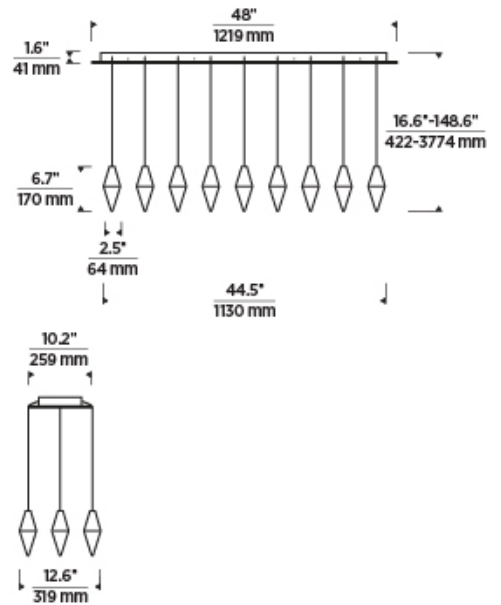

LAMPING

Includes 120V or 277V 124.2 watts, 9045 delivered lumens, 3000K LED module. Dimmable with most LED compatible ELV and TRIAC dimmers. 277V dimmable with 0-10V dimmers. Ships with 12 feet of field-cutttable matte black cord. Can be installed on a sloped ceiling up to 45° when swag hooks are used.

Natural Brass

Natural Brass

Nightshade Black

ORDERING INFORMATION

700TRSPTRT SHAPE OR SIZE	FINISH	LAMP	VOLTAGE
27T 27 LIGHT	NB NATURAL BRASS B NIGHTSHADE BLACK	-LED930 INTEGRATED LED 90 CRI 3000K	120 120V 277 277V

700TRSPTRT _____

JOB NAME _____

NOTES _____

TURRET 27 LIGHT CHANDELIER

SPECIFICATIONS

PRIMARY MATERIAL	Aluminum or Brass
SHADE MATERIAL	Crystal
NET WEIGHT	49 lbs
HEIGHT	6.7in
WIDTH	12.6in
LENGTH	44.5in
UP LIGHT / DOWN LIGHT / BOTH?	
WET LISTED	
DAMP LISTED	Yes
DRY LISTED	
MIN. HANGING HEIGHT	16.6in
MAX HANGING HEIGHT	148.6in
TOTAL CORD LENGTH	144in
TOTAL STEM LENGTH	
STEM QTY	
SLOPED CEILING ADAPTABLE?	N/A
GENERAL LISTING	ETL Listed
INCLUDES	

LAMPING SPECIFICATIONS

	LED LAMP	INTEGRATED LED	NON LED	NO LAMP
DELIVERED LUMENS		9045		
WATTS		4.6		
MAX WATTAGE PER BULB		124.2W		
INPUT VOLTAGE/ DIMMING TYPE		120V ELV, TRIAC 277V 0-10V		
CCT		3000K		
CRI		90 CRI		
LED LIFETIME				
L70		>50000		
AVERAGE BULB HOURS				
FIELD SERVICEABLE LED				
LAMP BASE		Integrated LED		
LAMP SHAPE		Integrated LED		
LAMP INCLUDED?		True		
WARRANTY**		5 Years		