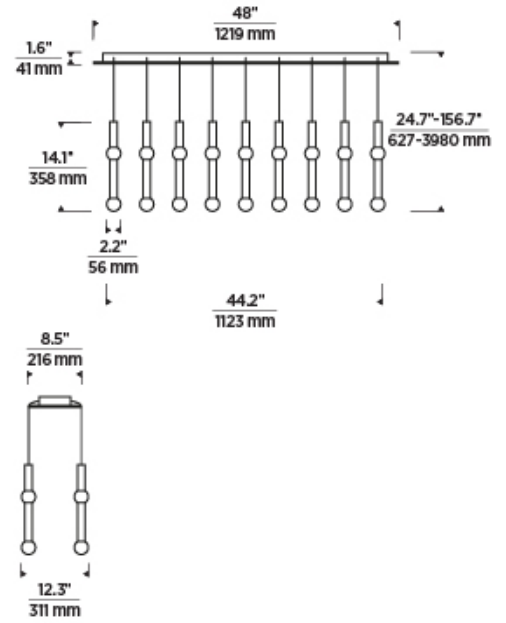

GUYED 18 LIGHT CHANDELIER

PRODUCT FEATURES

- Includes optional complementary spherical metal detail that can be placed anywhere along the body
- Canopy ships with 12 feet of cable per pendant which can be easily cut in the field. Pendant feature a quick-connect simplifying installation
- Each port in the canopy comes with a plug to cover an unused ports
- This item is made of natural brass. It is a living finish that will patina and warm with age which adds richness. If it gets an uneven patina or spots, a brass cleaner can restore the finish
- Optional spacers facilitate unique geometries while adding depth and dimension to this stunning collection.
- Protected by a 5-year warranty. Please visit the "About Us" Page on techlighting.com for more for warranty details

LAMPING

Includes 120V or 277V 82.8 watts, 3186 delivered lumens, 3000K LED module. Dimmable with most LED compatible ELV and TRIAC dimmers. 277V dimmable with 0-10V dimmers. Ships with 12 feet of field-cutttable matte black cord. Can be installed on a sloped ceiling up to 45° when swag hooks are used.

Natural Brass

ORDERING INFORMATION

700TRSPGYD SHAPE OR SIZE	FINISH	LAMP	VOLTAGE
18T 18 LIGHT	NB NATURAL BRASS B NIGHTSHADE BLACK	-LED930 INTEGRATED LED 90 CRI 3000K	120 120V 277 277V

700TRSPGYD _____

JOB NAME _____

NOTES _____

GUYED 18 LIGHT CHANDELIER

SPECIFICATIONS

PRIMARY MATERIAL	Aluminum or Brass
SHADE MATERIAL	Crystal
NET WEIGHT	43 lbs
HEIGHT	14.1in
WIDTH	12.3in
LENGTH	44.2in
UP LIGHT / DOWN LIGHT / BOTH?	
WET LISTED	
DAMP LISTED	Yes
DRY LISTED	
MIN. HANGING HEIGHT	24.7in
MAX HANGING HEIGHT	156.7in
TOTAL CORD LENGTH	144in
TOTAL STEM LENGTH	
STEM QTY	
SLOPED CEILING ADAPTABLE?	N/A
GENERAL LISTING	ETL Listed
INCLUDES	