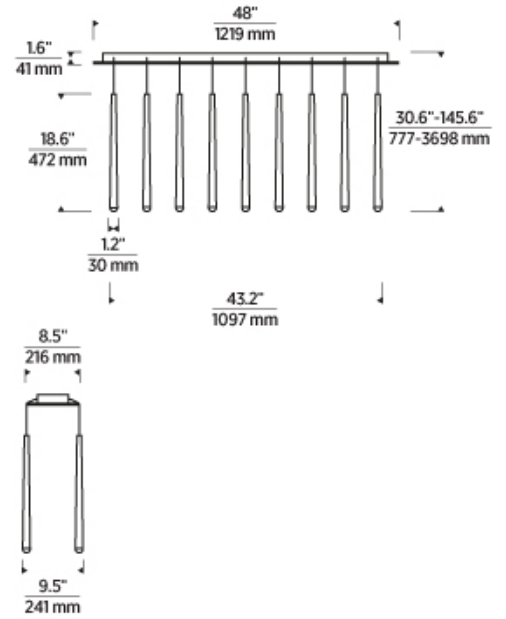

LAMPING

Includes 120V or 277V 82.8 watts, 5310 delivered lumens, 3000K LED module. Dimmable with most LED compatible ELV and TRIAC dimmers. 277V dimmable with 0-10V dimmers. Ships with 12 feet of field-cutttable matte black cord. Can be installed on a sloped ceiling up to 45° when swag hooks are used.

Natural Brass

ORDERING INFORMATION

700TRSPPYL SHAPE OR SIZE	FINISH	LAMP	VOLTAGE
18T 18 LIGHT	NB NATURAL BRASS B NIGHTSHADE BLACK	-LED930 INTEGRATED LED 90 CRI 3000K	120 120V 277 277V

700TRSPPYL _____

JOB NAME _____

NOTES _____

PYLON 18 LIGHT CHANDELIER

SPECIFICATIONS

PRIMARY MATERIAL	Aluminum or Brass
SHADE MATERIAL	Acrylic
NET WEIGHT	30 lbs
HEIGHT	18.6in
WIDTH	9.5in
LENGTH	43.2in
UP LIGHT / DOWN LIGHT / BOTH?	
WET LISTED	
DAMP LISTED	Yes
DRY LISTED	
MIN. HANGING HEIGHT	30.6in
MAX HANGING HEIGHT	145.6in
TOTAL CORD LENGTH	144in
TOTAL STEM LENGTH	
STEM QTY	
SLOPED CEILING ADAPTABLE?	N/A
GENERAL LISTING	ETL Listed
INCLUDES	

LAMPING SPECIFICATIONS

	LED LAMP	INTEGRATED LED	NON LED	NO LAMP
DELIVERED LUMENS		5310		
WATTS		4.6		
MAX WATTAGE PER BULB		82.8W		
INPUT VOLTAGE/ DIMMING TYPE		120V ELV, TRIAC 277V 0-10V		
CCT		3000K		
CRI		90 CRI		
LED LIFETIME				
L70		>50000		
AVERAGE BULB HOURS				
FIELD SERVICEABLE LED				
LAMP BASE		Integrated LED		
LAMP SHAPE		Integrated LED		
LAMP INCLUDED?		True		
WARRANTY**		5 Years		