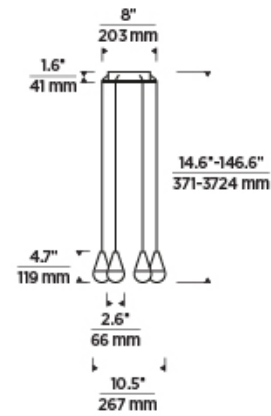

CUPOLA 6 LIGHT CHANDELIER

PRODUCT FEATURES

- Canopy ships with 12 feet of cable per pendant which can be easily cut in the field
- Each port in the canopy comes with a plug to cover an unused ports
- Pendant feature a quick-connect simplifying installation
- Optional spacers and pendant accessories facilitate unique geometries while adding depth and dimension to this stunning collection.
- This item is made of natural brass. It is a living finish that will patina and warm with age which adds richness. If it gets an uneven patina or spots, a brass cleaner can restore the finish
- Protected by a 5-year warranty. Please visit the "About Us" Page on techlighting.com for more for warranty details

Black

Black

Natural Brass

LAMPING

Includes 120V-277V 25.8 watts, 2064 delivered lumens, 3000K LED module. Dimmable with most LED compatible ELV and TRIAC dimmers. Ships with 12 feet of field-cutttable matte black cord. Can be installed on a sloped ceiling up to 45° when swag hooks are used.

ORDERING INFORMATION

700TRSPCPA SHAPE OR SIZE	FINISH	LAMP
6R 6 LIGHT	NB NATURAL BRASS B NIGHTSHADE BLACK	-LED930 INTEGRATED LED 90 CRI 3000K 120V-277V UNV

700TRSPCPA _____

JOB NAME _____

NOTES _____

CUPOLA 6 LIGHT CHANDELIER

SPECIFICATIONS

PRIMARY MATERIAL	Aluminum or Brass
SHADE MATERIAL	Crystal
NET WEIGHT	10.5 lbs
HEIGHT	4.7in
WIDTH	10.5in
LENGTH	10.5in
UP LIGHT / DOWN LIGHT / BOTH?	
WET LISTED	
DAMP LISTED	Yes
DRY LISTED	
MIN. HANGING HEIGHT	14.6in
MAX HANGING HEIGHT	146.6in
TOTAL CORD LENGTH	144in
TOTAL STEM LENGTH	
STEM QTY	
SLOPED CEILING ADAPTABLE?	N/A
GENERAL LISTING	ETL Listed
INCLUDES	