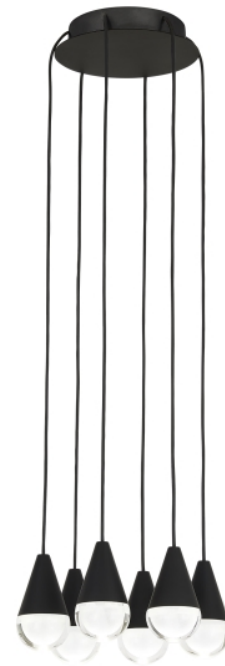

CUPOLA 6 LIGHT CHANDELIER

PRODUCT FEATURES

- Canopy ships with 12 feet of cable per pendant which can be easily cut in the field
- Each port in the canopy comes with a plug to cover an unused ports
- Pendant feature a quick-connect simplifying installation
- Optional spacers and pendant accessories facilitate unique geometries while adding depth and dimension to this stunning collection.
- This item is made of natural brass. It is a living finish that will patina and warm with age which adds richness. If it gets an uneven patina or spots, a brass cleaner can restore the finish
- Protected by a 5-year warranty. Please visit the "About Us" Page on techlighting.com for more for warranty details

Black

Black

Natural Brass

LAMPING

Includes 120V-277V 25.8 watts, 2064 delivered lumens, 3000K LED module. Dimmable with most LED compatible ELV and TRIAC dimmers. Ships with 12 feet of field-cutttable matte black cord. Can be installed on a sloped ceiling up to 45° when swag hooks are used.

ORDERING INFORMATION

700TRSPCPA SHAPE OR SIZE	FINISH	LAMP
6R 6 LIGHT	NB NATURAL BRASS B NIGHTSHADE BLACK	-LED930 INTEGRATED LED 90 CRI 3000K 120V-277V UNV

700TRSPCPA _____

JOB NAME _____

NOTES _____

CUPOLA 6 LIGHT CHANDELIER

SPECIFICATIONS

PRIMARY MATERIAL	Aluminum or Brass
SHADE MATERIAL	Crystal
NET WEIGHT	10.5 lbs
HEIGHT	4.7in
WIDTH	10.5in
LENGTH	10.5in
UP LIGHT / DOWN LIGHT / BOTH?	
WET LISTED	
DAMP LISTED	Yes
DRY LISTED	
MIN. HANGING HEIGHT	14.6in
MAX HANGING HEIGHT	146.6in
TOTAL CORD LENGTH	144in
TOTAL STEM LENGTH	
STEM QTY	
SLOPED CEILING ADAPTABLE?	N/A
GENERAL LISTING	ETL Listed
INCLUDES	