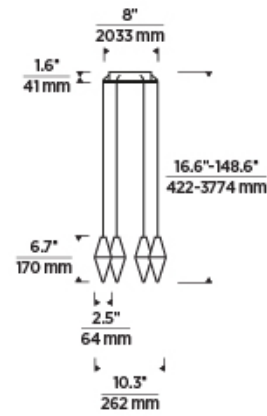

TURRET 6 LIGHT CHANDELIER

PRODUCT FEATURES

- Canopy ships with 12 feet of cable per pendant which can be easily cut in the field
- Each port in the canopy comes with a plug to cover an unused ports
- Pendant feature a quick-connect simplifying installation
- Optional spacers and pendant accessories facilitate unique geometries while adding depth and dimension to this stunning collection.
- This item is made of natural brass. It is a living finish that will patina and warm with age which adds richness. If it gets an uneven patina or spots, a brass cleaner can restore the finish
- Protected by a 5-year warranty. Please visit the "About Us" Page on techlighting.com for more for warranty details

Black

Black

Natural Brass

LAMPING

Includes 120V-277V 27.6 watts, 2010 delivered lumens, 3000K LED module. Dimmable with most LED compatible ELV and TRIAC dimmers. Ships with 12 feet of field-cutttable matte black cord. Can be installed on a sloped ceiling up to 45° when swag hooks are used.

ORDERING INFORMATION

700TRSPTRT SHAPE OR SIZE	FINISH	LAMP
6R 6 LIGHT	NB NATURAL BRASS B NIGHTSHADE BLACK	-LED930 INTEGRATED LED 90 CRI 3000K 120V-277V UNV

700TRSPTRT _____

JOB NAME _____

NOTES _____

TURRET 6 LIGHT CHANDELIER

SPECIFICATIONS

PRIMARY MATERIAL	Aluminum or Brass
SHADE MATERIAL	Crystal
NET WEIGHT	
HEIGHT	6.7in
WIDTH	10.3in
LENGTH	10.3in
UP LIGHT / DOWN LIGHT / BOTH?	
WET LISTED	
DAMP LISTED	Yes
DRY LISTED	
MIN. HANGING HEIGHT	16.6in
MAX HANGING HEIGHT	148.6in
TOTAL CORD LENGTH	144in
TOTAL STEM LENGTH	
STEM QTY	
SLOPED CEILING ADAPTABLE?	N/A
GENERAL LISTING	ETL Listed
INCLUDES	