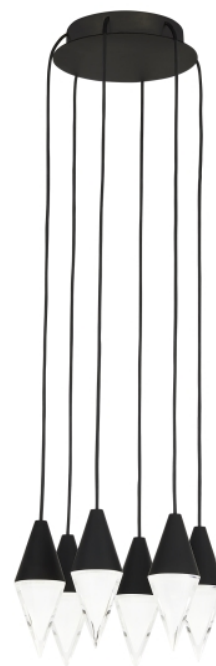

TURRET 6 LIGHT CHANDELIER

PRODUCT FEATURES

- Canopy ships with 12 feet of cable per pendant which can be easily cut in the field
- Each port in the canopy comes with a plug to cover an unused ports
- Pendant feature a quick-connect simplifying installation
- Optional spacers and pendant accessories facilitate unique geometries while adding depth and dimension to this stunning collection.
- This item is made of natural brass. It is a living finish that will patina and warm with age which adds richness. If it gets an uneven patina or spots, a brass cleaner can restore the finish
- Protected by a 5-year warranty. Please visit the "About Us" Page on techlighting.com for more for warranty details

Black

Black

Natural Brass

LAMPING

Includes 120V-277V 27.6 watts, 2010 delivered lumens, 3000K LED module. Dimmable with most LED compatible ELV and TRIAC dimmers. Ships with 12 feet of field-cutttable matte black cord. Can be installed on a sloped ceiling up to 45° when swag hooks are used.

ORDERING INFORMATION

700TRSPTRT SHAPE OR SIZE	FINISH	LAMP
6R 6 LIGHT	NB NATURAL BRASS B NIGHTSHADE BLACK	-LED930 INTEGRATED LED 90 CRI 3000K 120V-277V UNV

700TRSPTRT _____

JOB NAME _____

NOTES _____

TURRET 6 LIGHT CHANDELIER

SPECIFICATIONS

PRIMARY MATERIAL	Aluminum or Brass
SHADE MATERIAL	Crystal
NET WEIGHT	
HEIGHT	6.7in
WIDTH	10.3in
LENGTH	10.3in
UP LIGHT / DOWN LIGHT / BOTH?	
WET LISTED	
DAMP LISTED	Yes
DRY LISTED	
MIN. HANGING HEIGHT	16.6in
MAX HANGING HEIGHT	148.6in
TOTAL CORD LENGTH	144in
TOTAL STEM LENGTH	
STEM QTY	
SLOPED CEILING ADAPTABLE?	N/A
GENERAL LISTING	ETL Listed
INCLUDES	