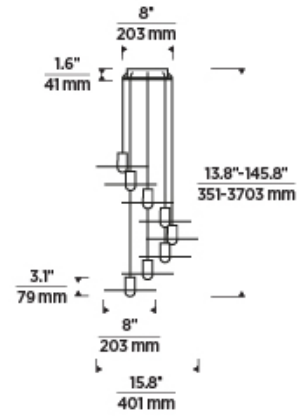

EAVES 8 LIGHT CHANDELIER

PRODUCT FEATURES

- Canopy ships with 12 feet of cable per pendant which can be easily cut in the field
- Each port in the canopy comes with a plug to cover an unused ports
- Pendant feature a quick-connect simplifying installation
- Optional spacers facilitate unique geometries while adding depth and dimension to this stunning collection.
- This item is made of natural brass. It is a living finish that will patina and warm with age which adds richness. If it gets an uneven patina or spots, a brass cleaner can restore the finish
- Protected by a 5-year warranty. Please visit the "About Us" Page on techlighting.com for more for warranty details

Natural Brass

LAMPING

Includes 120V-277V 34.4 watts, 1816 delivered lumens, 3000K LED module. Dimmable with most LED compatible ELV and TRIAC dimmers. Ships with 12 feet of field-cutttable matte black cord. Can be installed on a sloped ceiling up to 45° when swag hooks are used.

Natural Brass

Nightshade Black

ORDERING INFORMATION

700TRSPEVS SHAPE OR SIZE	FINISH	LAMP
BR 8 LIGHT	NB NATURAL BRASS B NIGHTSHADE BLACK	-LED930 INTEGRATED LED 90 CRI 3000K 120V-277V UNV

700TRSPEVS _____

JOB NAME _____

NOTES _____

EAVES 8 LIGHT CHANDELIER

SPECIFICATIONS

PRIMARY MATERIAL	Aluminum or Brass
SHADE MATERIAL	Acrylic
NET WEIGHT	
HEIGHT	3.1in
WIDTH	15.8in
LENGTH	15.8in
UP LIGHT / DOWN LIGHT / BOTH?	
WET LISTED	
DAMP LISTED	Yes
DRY LISTED	
MIN. HANGING HEIGHT	13.8in
MAX HANGING HEIGHT	145.8in
TOTAL CORD LENGTH	144in
TOTAL STEM LENGTH	
STEM QTY	
SLOPED CEILING ADAPTABLE?	N/A
GENERAL LISTING	ETL Listed
INCLUDES	