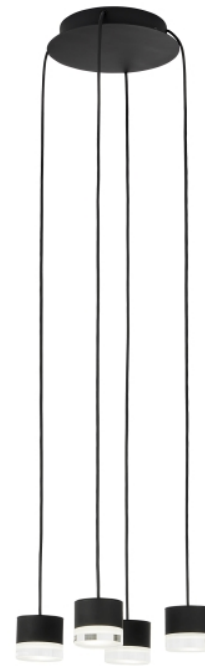

# GABLE 4 LIGHT CHANDELIER

## PRODUCT FEATURES

- Canopy ships with 12 feet of cable per pendant which can be easily cut in the field
- Each port in the canopy comes with a plug to cover an unused ports
- Pendant feature a quick-connect simplifying installation
- Optional spacers and pendant accessories facilitate unique geometries while adding depth and dimension to this stunning collection.
- This item is made of natural brass. It is a living finish that will patina and warm with age which adds richness. If it gets an uneven patina or spots, a brass cleaner can restore the finish
- Protected by a 5-year warranty. Please visit the "About Us" Page on [techlighting.com](http://techlighting.com) for more for warranty details

Black

Black

Natural Brass

## ORDERING INFORMATION

700TRSPGBLSHAPE OR SIZE	FINISH	LAMP
4R 4 LIGHT	NB NATURAL BRASS B NIGHTSHADE BLACK	-LED930 INTEGRATED LED 90 CRI 3000K 120V-277V UNV

700TRSPGBL \_\_\_\_\_

JOB NAME \_\_\_\_\_

NOTES \_\_\_\_\_