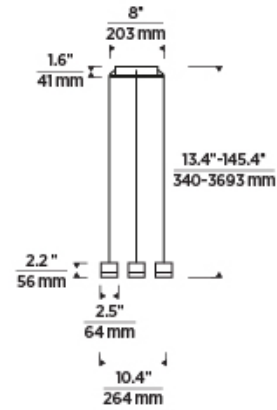

## LAMPING

Includes 120V-277V 17.2 watts, 1196 delivered lumens, 3000K LED module. Dimmable with most LED compatible ELV and TRIAC dimmers. Ships with 12 feet of field-cutttable matte black cord. Can be installed on a sloped ceiling up to 45° when swag hooks are used.

## ORDERING INFORMATION

700TRSPGBLSHAPE OR SIZE	FINISH	LAMP
4R 4 LIGHT	NB NATURAL BRASS B NIGHTSHADE BLACK	-LED930 INTEGRATED LED 90 CRI 3000K 120V-277V UNV

700TRSPGBL \_\_\_\_\_

JOB NAME \_\_\_\_\_

NOTES \_\_\_\_\_

## SPECIFICATIONS

PRIMARY MATERIAL	Aluminum or Brass
SHADE MATERIAL	Crystal
NET WEIGHT	
HEIGHT	2.2in
WIDTH	10.4in
LENGTH	10.4in
UP LIGHT / DOWN LIGHT / BOTH?	
WET LISTED	
DAMP LISTED	Yes
DRY LISTED	
MIN. HANGING HEIGHT	13.4in
MAX HANGING HEIGHT	145.4in
TOTAL CORD LENGTH	144in
TOTAL STEM LENGTH	
STEM QTY	
SLOPED CEILING ADAPTABLE?	N/A
GENERAL LISTING	ETL Listed
INCLUDES	