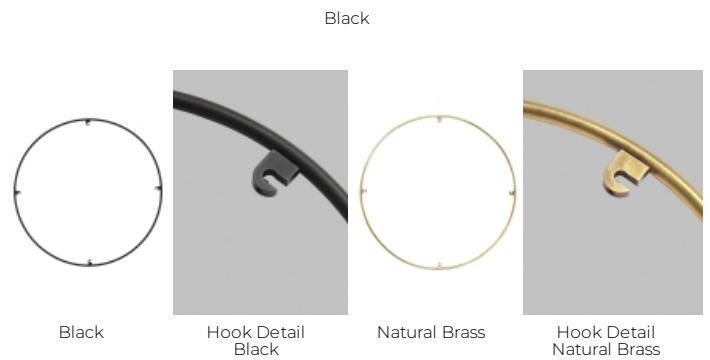

PRODUCT FEATURES

- This item is made of natural brass. It is a living finish that will patina and warm with age which adds richness. If it gets an uneven patina or spots, a brass cleaner can restore the finish
- Protected by a 5-year warranty. Please visit the "About Us" Page on techlighting.com for more for warranty details

LAMPING

Compatible with Gable 4 Light Chandelier, Eaves 4 Light Chandelier, Pylon 4 Light Chandelier, Guyed 4 Light Chandelier, Turret 4 Light Chandelier and Cupola 4 Light Chandelier.

ORDERING INFORMATION