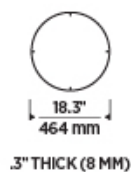

700TRSRNG SHAPE OR SIZE

R418 ROUND 4 PORT 18"

FINISH

NB NATURAL BRASS
B NIGHTSHADE BLACK

700TRSRNG _____

JOB NAME _____

NOTES _____

SPECIFICATIONS

PRIMARY MATERIAL	Aluminum or Brass
SHADE MATERIAL	Aluminum or Brass
NET WEIGHT	0.75 lbs
HEIGHT	0.3in
WIDTH	18.3in
LENGTH	18.3in
WET LISTED	
DAMP LISTED	
DRY LISTED	
GENERAL LISTING	ETL Listed
INCLUDES	