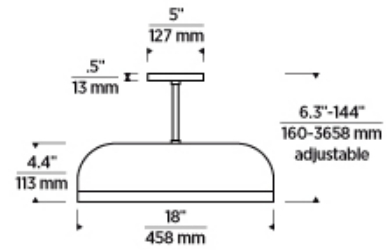

7400 Linder Avenue, Skokie, IL 60077
T 847.410.4400 | F 847.410.4500 | techlighting.com

KOSA 18 PENDANT

VISUAL COMFORT & Co.

SPECIFICATIONS

PRIMARY MATERIAL	Aluminum
SHADE MATERIAL	Acrylic
NET WEIGHT	6.5 lbs
HEIGHT	4.5in
WIDTH	18in
LENGTH	18in
UP LIGHT / DOWN LIGHT / BOTH?	
WET LISTED	
DAMP LISTED	
DRY LISTED	
MIN. HANGING HEIGHT	6.3in
MAX HANGING HEIGHT	144in
TOTAL CORD LENGTH	144in
TOTAL STEM LENGTH	
STEM QTY	
SLOPED CEILING ADAPTABLE?	Yes 45° Max
GENERAL LISTING	ETL Listed
INCLUDES	