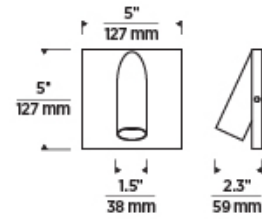

NOTES _____

PONTE 5 OUTDOOR WALL

SPECIFICATIONS

PRIMARY MATERIAL	Aluminum
SHADE MATERIAL	Aluminum
NET WEIGHT	1.5 lbs
HEIGHT	5in
WIDTH	2.3in
LENGTH	5in
WET LISTED	Yes
DAMP LISTED	
DRY LISTED	
GENERAL LISTING	ETL Listed
INCLUDES	