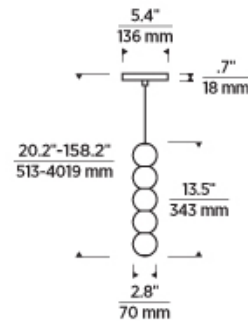

## SPECIFICATIONS

HARDWARE MATERIAL	Metal
SHADE MATERIAL	Glass
NET WEIGHT	2.5 lbs
HEIGHT	13.5in
WIDTH	2.8in
LENGTH	2.8in
UP LIGHT / DOWN LIGHT / BOTH?	
WET LISTED	
DAMP LISTED	Yes
DRY LISTED	
MIN. HANGING HEIGHT	20.2in
MAX HANGING HEIGHT	158.2in
TOTAL CORD LENGTH	144in
TOTAL STEM LENGTH	
STEM QTY	
SLOPED CEILING ADAPTABLE?	Yes 45° Max
GENERAL LISTING	ETL Listed
INCLUDES	