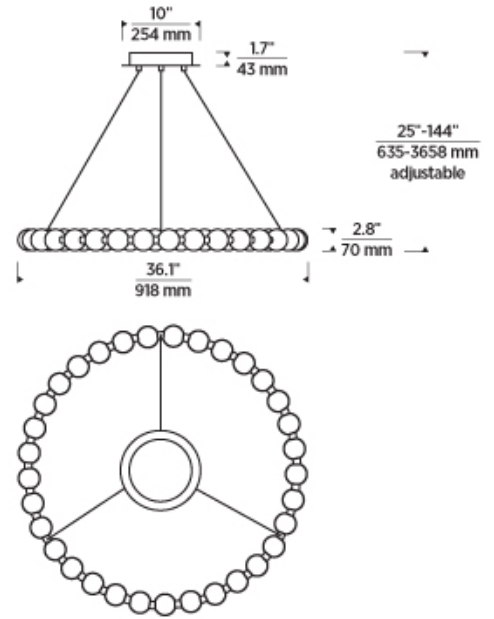

Nightshade Black

Nightshade Black

Polished Nickel

Natural Brass

ORDERING INFORMATION

700OBT	LENGTH (A)	FINISH	LAMP
	36 36"	NB NATURAL BRASS B NIGHTSHADE BLACK N POLISHED NICKEL	-LED927 INTEGRATED LED 90 CRI 2700K 120V-277V UNV

700OBT _____

JOB NAME _____

NOTES _____

ORBET 36 CHANDELIER

SPECIFICATIONS

HARDWARE MATERIAL	Metal
SHADE MATERIAL	Glass
NET WEIGHT	21 lbs
HEIGHT	2.8in
WIDTH	36.1in
LENGTH	36.1in
UP LIGHT / DOWN LIGHT / BOTH?	
WET LISTED	
DAMP LISTED	Yes
DRY LISTED	
MIN. HANGING HEIGHT	25in
MAX HANGING HEIGHT	144in
TOTAL CORD LENGTH	144in
TOTAL STEM LENGTH	
STEM QTY	
SLOPED CEILING ADAPTABLE?	Yes 45° Max
GENERAL LISTING	ETL Listed
INCLUDES	