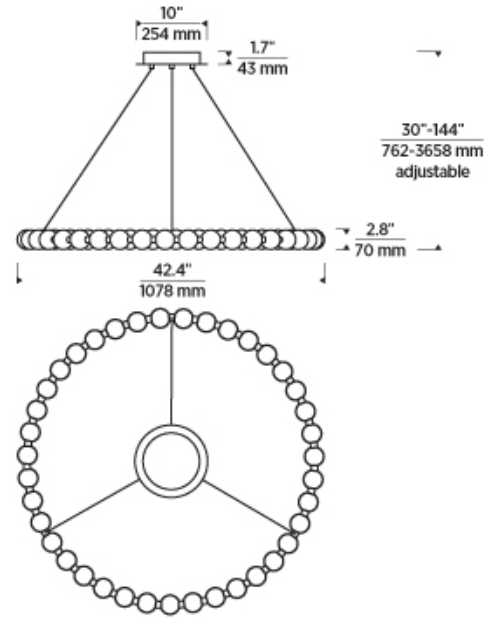

Nightshade Black

Nightshade Black

Polished Nickel

Natural Brass

ORDERING INFORMATION

700OBT	LENGTH (A)	FINISH	LAMP
	42 42"	NB NATURAL BRASS B NIGHTSHADE BLACK N POLISHED NICKEL	-LED927 INTEGRATED LED 90 CRI 2700K 120V-277V UNV

700OBT _____

JOB NAME _____

NOTES _____

ORBET 42 CHANDELIER

SPECIFICATIONS

PRIMARY MATERIAL	Steel Or Brass
SHADE MATERIAL	Glass
NET WEIGHT	25.5 lbs
HEIGHT	2.8in
WIDTH	42.4in
LENGTH	42.4in
UP LIGHT / DOWN LIGHT / BOTH?	
WET LISTED	
DAMP LISTED	Yes
DRY LISTED	
MIN. HANGING HEIGHT	30in
MAX HANGING HEIGHT	144in
TOTAL CORD LENGTH	144in
TOTAL STEM LENGTH	
STEM QTY	
SLOPED CEILING ADAPTABLE?	Yes 45° Max
GENERAL LISTING	ETL Listed
INCLUDES	