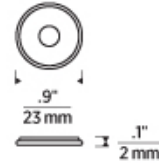

## PRODUCT FEATURES

Included with ESSENCE fixture and to be used every two feet.  
Assembles to the mounting surface with wood screw (included) allowing fixture to snap into place with a secure hold. When fixture is installed, the Mounting Clip is completely concealed within rear channel of fixture.  
Mounting to surfaces other than wood requires alternate screws or anchors supplied by others.

## ORDERING INFORMATION

ESCLPSF	SHAPE OR SIZE
06	0.6" WIDE
10	0.8" WIDE
12	1.2" WIDE

ESCLPSF \_\_\_\_\_

JOB NAME \_\_\_\_\_

NOTES \_\_\_\_\_

# CHANNEL MOUNTING CLIP SURFACE FIXED

## SPECIFICATIONS

PRIMARY MATERIAL
SHADE MATERIAL
NET WEIGHT
HEIGHT
WIDTH
LENGTH
WET LISTED
DAMP LISTED
DRY LISTED
GENERAL LISTING
INCLUDES

.6" FOR USE WITH 0604/0606/0808 CHANNEL

.9" FOR USE WITH 45 DEGREE CHANNEL