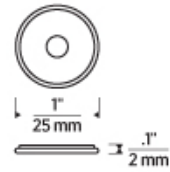

## ORDERING INFORMATION

ESCLPSF	SHAPE OR SIZE
06	0.6" WIDE
10	0.8" WIDE
12	1.2" WIDE

ESCLPSF \_\_\_\_\_

JOB NAME \_\_\_\_\_

NOTES \_\_\_\_\_

## SPECIFICATIONS

PRIMARY MATERIAL
SHADE MATERIAL
NET WEIGHT
HEIGHT
WIDTH
LENGTH
WET LISTED
DAMP LISTED
DRY LISTED
GENERAL LISTING
INCLUDES

.6" FOR USE WITH 0604/0606/0808 CHANNEL

.9" FOR USE WITH 45 DEGREE CHANNEL

1" FOR USE WITH 1206/1212 CHANNEL