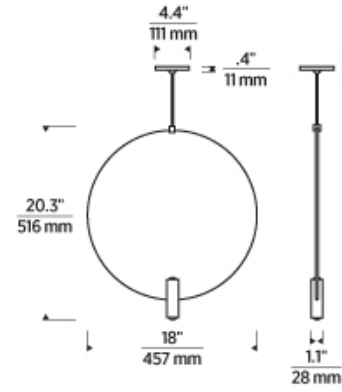

Note. Note. MP includes 4" Round Flush Canopy. Nightshade Black not available in MO.

700 _____ LAY _____

JOB NAME _____

NOTES _____

MINI LAYLA 18 PENDANT

SPECIFICATIONS

PRIMARY MATERIAL	Aluminum
SHADE MATERIAL	Aluminum
NET WEIGHT	2.5 lbs
HEIGHT	20.3in
WIDTH	1.1in
LENGTH	18in
UP LIGHT / DOWN LIGHT / BOTH?	
WET LISTED	
DAMP LISTED	
DRY LISTED	Yes
MIN. HANGING HEIGHT	26.2in
MAX HANGING HEIGHT	92.2in
SLOPED CEILING ADAPTABLE?	Yes 45° Max
GENERAL LISTING	ETL Listed
INCLUDES	