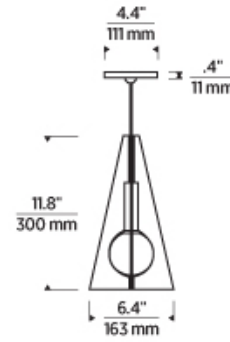

Note. Note. MP includes 4" Round Flush Canopy. Nightshade Black not available in MO.

700 _____ OBLP _____

JOB NAME _____

NOTES _____

MINI ORBEL PYRAMID PENDANT

SPECIFICATIONS

PRIMARY MATERIAL	Aluminum
SHADE MATERIAL	Glass
NET WEIGHT	2.5 lbs
HEIGHT	11.8in
WIDTH	6.4in
LENGTH	6.4in
UP LIGHT / DOWN LIGHT / BOTH?	
WET LISTED	
DAMP LISTED	
DRY LISTED	Yes
MIN. HANGING HEIGHT	17.8in
MAX HANGING HEIGHT	83.8in
SLOPED CEILING ADAPTABLE?	Yes 45° Max
GENERAL LISTING	ETL Listed
INCLUDES	