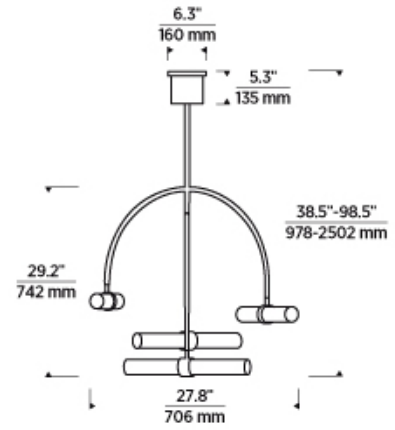

Nightshade Black

LAMPING

Includes 32 watts, 1100 total delivered lumens, 3000K LED modules. Dimmable with most LED compatible ELV and TRIAC dimmers. Includes (4) 12" and (2) 6" rigid stems in coordinating finish. Cannot be installed on sloped ceiling.

Nightshade Black

Nightshade Black
3/4 View

Natural Brass

Natural Brass 3/4
View

ORDERING INFORMATION

700CLM	SHAPE OR SIZE	FINISH	LAMP
	4 4 LIGHT	NB NATURAL BRASS B NIGHTSHADE BLACK	-LED930 INTEGRATED LED 90 CRI 3000K 120V

This product can mount to either a 4" square electrical box with round plaster ring or an octagon electrical box.

700CLM _____

JOB NAME _____

NOTES _____

CALUMN 4-LIGHT CHANDELIER

SPECIFICATIONS

PRIMARY MATERIAL	Aluminum
SHADE MATERIAL	Glass
NET WEIGHT	9.5 lbs
HEIGHT	29.2in
WIDTH	27.8in
LENGTH	27.8in
UP LIGHT / DOWN LIGHT / BOTH?	
WET LISTED	
DAMP LISTED	Yes
DRY LISTED	
MIN. HANGING HEIGHT	38.5in
MAX HANGING HEIGHT	98.5in
TOTAL CORD LENGTH	
TOTAL STEM LENGTH	Up to 60in
STEM QTY	6
SLOPED CEILING ADAPTABLE?	No
GENERAL LISTING	UL Listed
INCLUDES	

LAMPING SPECIFICATIONS

	LED LAMP	INTEGRATED LED	NON LED	NO LAMP
DELIVERED LUMENS		1100		
WATTS		32		
MAX WATTAGE PER BULB		32W		
INPUT VOLTAGE/ DIMMING TYPE		120V ELV, TRIAC		
CCT		3000K		
CRI		90 CRI		
LED LIFETIME				
L70		>50000		
AVERAGE BULB HOURS				
FIELD SERVICEABLE LED				
LAMP BASE		Integrated LED		
LAMP SHAPE		Integrated LED		
LAMP INCLUDED?		True		
WARRANTY**		5 Years		