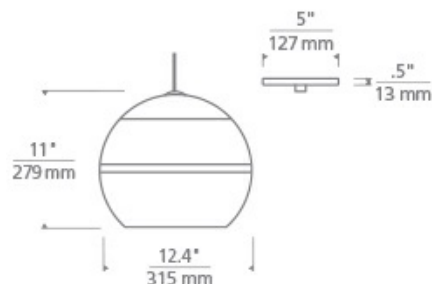

700 _____ SDNLP _____

JOB NAME _____

NOTES _____

SEDONA LARGE PENDANT

SPECIFICATIONS

HARDWARE MATERIAL	Metal
SHADE MATERIAL	Glass
NET WEIGHT	8 lbs
HEIGHT	11in
WIDTH	12.4in
LENGTH	12.4in
UP LIGHT / DOWN LIGHT / BOTH?	
WET LISTED	
DAMP LISTED	Yes
DRY LISTED	
MIN. HANGING HEIGHT	17.1in
MAX HANGING HEIGHT	83.1in
TOTAL CORD LENGTH	72in
TOTAL STEM LENGTH	
STEM QTY	
SLOPED CEILING ADAPTABLE?	Yes 45° Max
GENERAL LISTING	ETL Listed
INCLUDES	