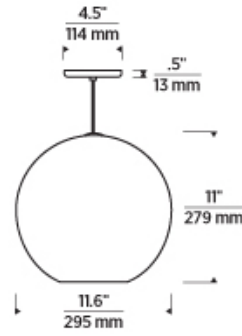

700 _____ PALP _____

JOB NAME _____

NOTES _____

PALESTRA MEDIUM PENDANT

SPECIFICATIONS

PRIMARY MATERIAL	Glass
SHADE MATERIAL	Glass
NET WEIGHT	9 lbs
HEIGHT	11in
WIDTH	11.6in
LENGTH	11.6in
UP LIGHT / DOWN LIGHT / BOTH?	
WET LISTED	
DAMP LISTED	Yes
DRY LISTED	
MIN. HANGING HEIGHT	17in
MAX HANGING HEIGHT	83in
TOTAL CORD LENGTH	72in
TOTAL STEM LENGTH	
STEM QTY	
SLOPED CEILING ADAPTABLE?	Yes 45° Max
GENERAL LISTING	ETL Listed
INCLUDES	