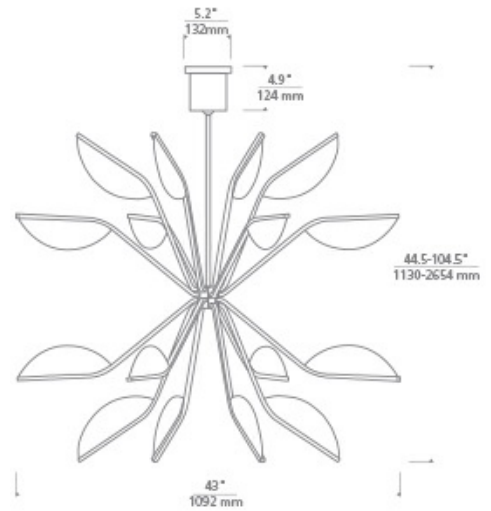

BELTERRA 43 CHANDELIER

PRODUCT FEATURES

- Designed with LED light guides to illuminate this chandelier inspired by the Lotus flower
- Available in two finishes, Natural Brass that will patina over time and Matte Black. Complete the look with the whole collection including Chandeliers, Wall Sconce and Flushmount
- Designed with LED lightguide technology, stunning when turned on and a piece of art when turned off.
- Dimmable with most LED compatible ELV and Triac dimmers.
- Includes (2) 6" and (4) 12" rigid stems in coordinating finish. Can be installed on sloped ceiling up to 35°
- Protected by a 5-year warranty. please visit the "About Us" Page on techlighting.com for more for warranty details

Matte Black

Matte Black

Natural Brass

LAMPING

Includes 50.1 watts, 3974 total delivered lumens, 3000K LED modules. Dimmable with most LED compatible ELV and TRIAC dimmers. Ships with (4) 12" and (2) 6" rigid stems in coordinating finish. Can be installed on a sloped ceiling up to 35°. 120 volt.

ORDERING INFORMATION

700BLT	SHAPE OR SIZE	FINISH	LAMP
	43 48" DIAMETER	B MATTE BLACK NB NATURAL BRASS	-LED930 INTEGRATED LED 90 CRI 3000K 120V

700BLT _____

JOB NAME _____

NOTES _____

BELTERRA 43 CHANDELIER

SPECIFICATIONS

HARDWARE MATERIAL	Metal
SHADE MATERIAL	Acrylic
NET WEIGHT	15 lbs
HEIGHT	37.1in
WIDTH	46.3in
LENGTH	46.3in
UP LIGHT / DOWN LIGHT / BOTH?	
WET LISTED	
DAMP LISTED	Yes
DRY LISTED	
MIN. HANGING HEIGHT	44.5in
MAX HANGING HEIGHT	104.5in
TOTAL CORD LENGTH	
TOTAL STEM LENGTH	Up to 60in
STEM QTY	6
SLOPED CEILING ADAPTABLE?	Yes 35° Max
GENERAL LISTING	ETL Listed
INCLUDES	