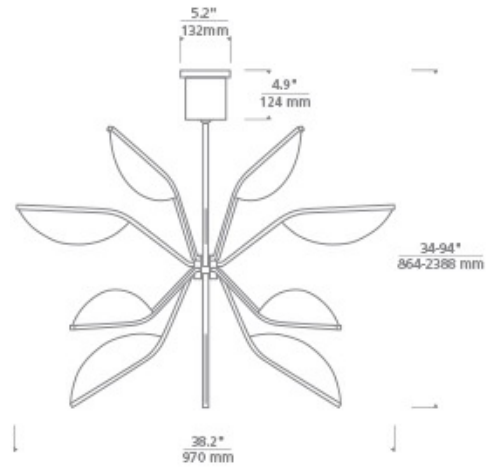

## LAMPING

Includes 50.1 watts, 3974 total delivered lumens, 3000K LED modules. Dimmable with most LED compatible ELV and TRIAC dimmers. Ships with (4) 12" and (2) 6" rigid stems in coordinating finish. Can be installed on a sloped ceiling up to 35°. 120 volt.

## ORDERING INFORMATION

700BLT	SHAPE OR SIZE	FINISH	LAMP
	38G 38" GLOBE	B MATTE BLACK NB NATURAL BRASS	-LED930 INTEGRATED LED 90 CRI 3000K 120V

700BLT \_\_\_\_\_

JOB NAME \_\_\_\_\_

NOTES \_\_\_\_\_

\_\_\_\_\_

## SPECIFICATIONS

HARDWARE MATERIAL	Metal
SHADE MATERIAL	Acrylic
NET WEIGHT	13 lbs
HEIGHT	28.4in
WIDTH	38.2in
LENGTH	38.2in
UP LIGHT / DOWN LIGHT / BOTH?	
WET LISTED	
DAMP LISTED	Yes
DRY LISTED	
MIN. HANGING HEIGHT	34in
MAX HANGING HEIGHT	94in
TOTAL CORD LENGTH	
TOTAL STEM LENGTH	Up to 60in
STEM QTY	6
SLOPED CEILING ADAPTABLE?	Yes 35° Max
GENERAL LISTING	ETL Listed
INCLUDES	