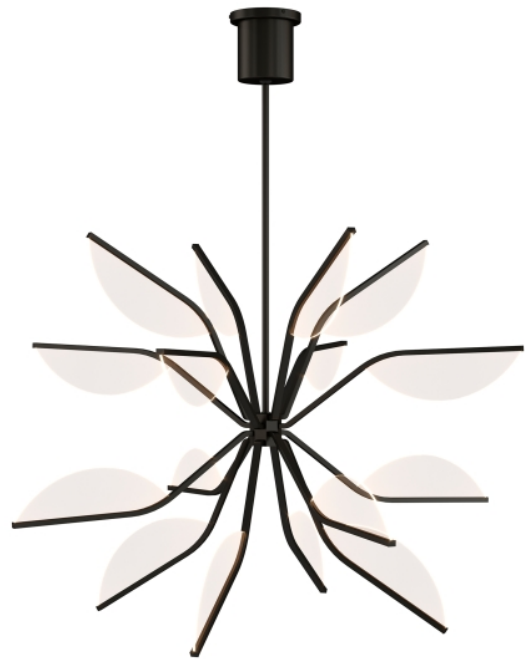

# BELTERRA 38 GLOBE CHANDELIER

## PRODUCT FEATURES

- Designed with LED light guides to illuminate this chandelier inspired by the Lotus flower
- Available in two finishes, Natural Brass that will patina over time and Matte Black. Complete the look with the whole collection including Chandeliers, Wall Sconce and Flushmount
- Designed with LED lightguide technology, stunning when turned on and a piece of art when turned off.
- Dimmable with most LED compatible ELV and Triac dimmers.
- Includes (2) 6" and (4) 12" rigid stems in coordinating finish. Can be installed on sloped ceiling up to 35°
- Protected by a 5-year warranty. please visit the "About Us" Page on [techlighting.com](http://techlighting.com) for more for warranty details