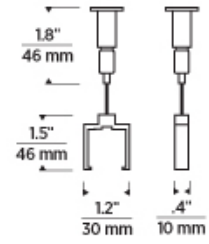

700BRXCBL _____

JOB NAME _____

NOTES _____

SPECIFICATIONS

PRIMARY MATERIAL	Aluminum
SHADE MATERIAL	Aluminum
NET WEIGHT	0.2 lbs
HEIGHT	1.5in
WIDTH	0.35in
LENGTH	1.25in
WET LISTED	
DAMP LISTED	Yes
DRY LISTED	
GENERAL LISTING	ETL Listed
INCLUDES	