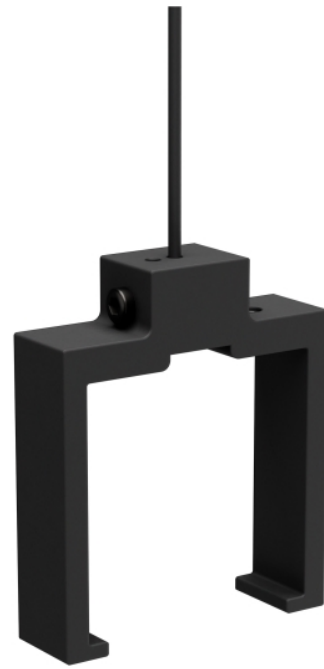

PRODUCT FEATURES

LAMPING

Includes 12 feet of field adjustable cable.

Black

Black

ORDERING INFORMATION

700BRXCBL FINISH

B NIGHTSHADE BLACK

700BRXCBL _____

JOB NAME _____

NOTES _____

SPECIFICATIONS

PRIMARY MATERIAL	Aluminum
SHADE MATERIAL	Aluminum
NET WEIGHT	0.2 lbs
HEIGHT	1.5in
WIDTH	0.35in
LENGTH	1.25in
WET LISTED	
DAMP LISTED	Yes
DRY LISTED	
GENERAL LISTING	ETL Listed
INCLUDES	