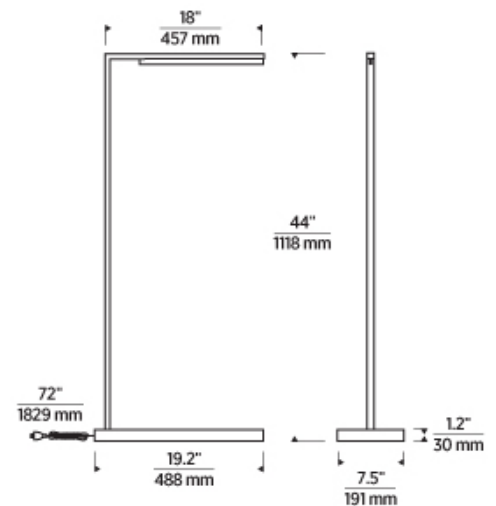

7400 Linder Avenue, Skokie, IL 60077
T 847.410.4400 | F 847.410.4500 | techlighting.com

KLEE 43 FLOOR LAMP

VISUAL COMFORT & Co.

SPECIFICATIONS

PRIMARY MATERIAL	Aluminum
SHADE MATERIAL	Acrylic
NET WEIGHT	13 lbs
HEIGHT	44in
WIDTH	7.5in
LENGTH	19.2in
WET LISTED	
DAMP LISTED	
DRY LISTED	
GENERAL LISTING	ETL Listed
INCLUDES	