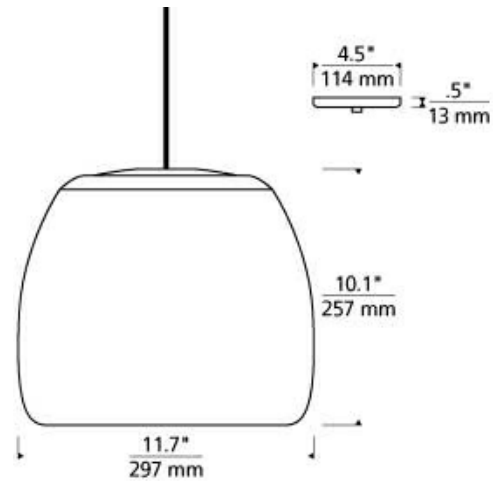

700 _____ KRMP _____

JOB NAME _____

NOTES _____

KARAM SMALL PENDANT

SPECIFICATIONS

HARDWARE MATERIAL	Metal
SHADE MATERIAL	Ceramic
NET WEIGHT	12.00 lbs
HEIGHT	10.1in
WIDTH	11.7in
LENGTH	11.7in
UP LIGHT / DOWN LIGHT / BOTH?	
WET LISTED	
DAMP LISTED	Yes
DRY LISTED	
MIN. HANGING HEIGHT	16.6in
MAX HANGING HEIGHT	82.6in
TOTAL CORD LENGTH	72in
TOTAL STEM LENGTH	
STEM QTY	
SLOPED CEILING ADAPTABLE?	Yes 45° Max
GENERAL LISTING	ETL Listed
INCLUDES	