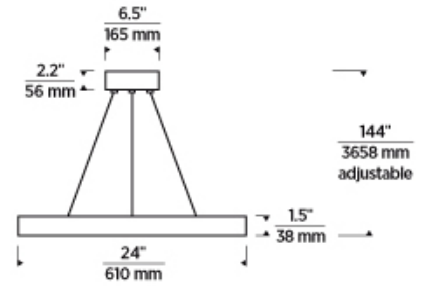

ORDERING INFORMATION

| 700FIA | SHAPE OR SIZE | FINISH | LAMP |
|--------|-----------------|--|--|
| | 24 24" DIAMETER | B BLACK BR PLATED BRASS S SATIN NICKEL | -LED930 LED 90 CRI 3000K 120V-277V UNV |

700FIA _____

JOB NAME _____

NOTES _____

FIAMA 24 SUSPENSION

SPECIFICATIONS

| | |
|-------------------------------|-------------|
| HARDWARE MATERIAL | Metal |
| SHADE MATERIAL | Aluminum |
| NET WEIGHT | 7 lbs |
| HEIGHT | 1.5in |
| WIDTH | 24in |
| LENGTH | 24in |
| UP LIGHT / DOWN LIGHT / BOTH? | |
| WET LISTED | |
| DAMP LISTED | Yes |
| DRY LISTED | |
| MIN. HANGING HEIGHT | 15in |
| MAX HANGING HEIGHT | 147in |
| TOTAL CORD LENGTH | 144in |
| TOTAL STEM LENGTH | |
| STEM QTY | |
| SLOPED CEILING ADAPTABLE? | Yes 45° Max |
| GENERAL LISTING | ETL Listed |
| INCLUDES | |