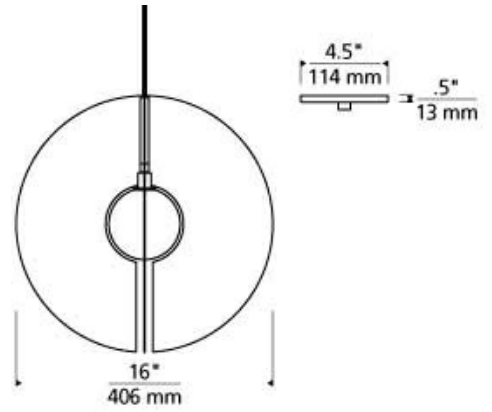

JOB NAME _____

NOTES _____

ORBEL ROUND PENDANT

SPECIFICATIONS

HARDWARE MATERIAL	Metal
SHADE MATERIAL	Glass
NET WEIGHT	10 lbs
HEIGHT	16in
WIDTH	16in
LENGTH	16in
UP LIGHT / DOWN LIGHT / BOTH?	
WET LISTED	
DAMP LISTED	Yes
DRY LISTED	
MIN. HANGING HEIGHT	22.5in
MAX HANGING HEIGHT	88.5in
TOTAL CORD LENGTH	72in
TOTAL STEM LENGTH	
STEM QTY	
SLOPED CEILING ADAPTABLE?	Yes 45° Max
GENERAL LISTING	ETL Listed
INCLUDES	