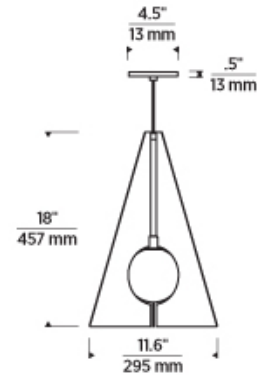

## SPECIFICATIONS

PRIMARY MATERIAL	Steel
SHADE MATERIAL	Glass
NET WEIGHT	5 lbs
HEIGHT	18in
WIDTH	11.6in
LENGTH	11.6in
UP LIGHT / DOWN LIGHT / BOTH?	
WET LISTED	
DAMP LISTED	Yes
DRY LISTED	
MIN. HANGING HEIGHT	24.5in
MAX HANGING HEIGHT	90.5in
TOTAL CORD LENGTH	72in
TOTAL STEM LENGTH	
STEM QTY	
SLOPED CEILING ADAPTABLE?	Yes 45° Max
GENERAL LISTING	ETL Listed
INCLUDES	