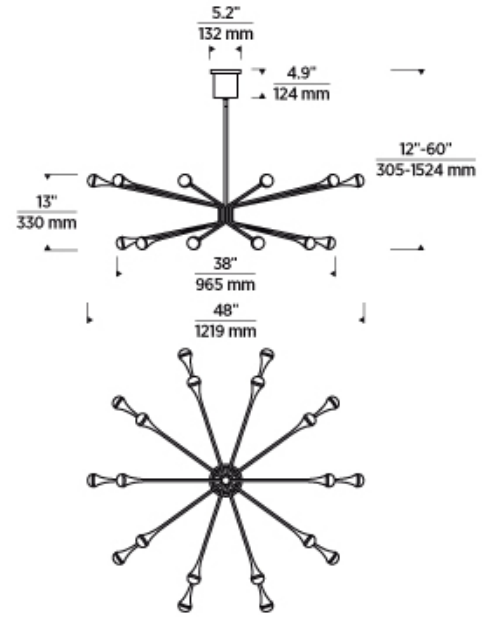

## SPECIFICATIONS

PRIMARY MATERIAL	Steel
SHADE MATERIAL	Acrylic
NET WEIGHT	14 lbs
HEIGHT	13in
WIDTH	48in
LENGTH	48in
UP LIGHT / DOWN LIGHT / BOTH?	
WET LISTED	
DAMP LISTED	Yes
DRY LISTED	
MIN. HANGING HEIGHT	29.9in
MAX HANGING HEIGHT	77.9in
TOTAL CORD LENGTH	
TOTAL STEM LENGTH	Up to 60in
STEM QTY	6
SLOPED CEILING ADAPTABLE?	Yes 35° Max
GENERAL LISTING	ETL Listed
INCLUDES	