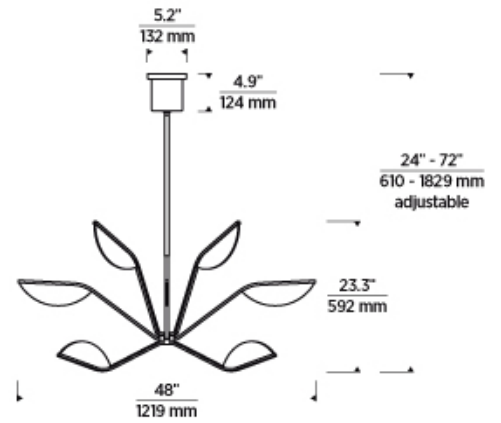

BELTERRA 48 CHANDELIER

PRODUCT FEATURES

- Inspired by the Lotus flower, Belterra may be installed as a stand-alone piece or in clusters to emulate a bouquet of flowers
- Designed with LED lightguides to illuminate any space
- Ships with (4) 12" and (2) 6" rigid stems in coordinating finish
- Can be installed on a sloped ceiling up to 35°
- This item is made of natural brass. It is a living finish that will patina and warm with age which adds richness. If it gets an uneven patina or spots, a brass cleaner can restore the finish
- Protected by a 5-year warranty. please visit the "About Us" Page on techlighting.com for more for warranty details

LAMPING

Includes 50.1 watts, 3974 total delivered lumens, 3000K or 3500K LED linear modules. Dimmable with most LED compatible ELV and TRIAC dimmers. Ships with (4) 12" and (2) 6" rigid stems in coordinating finish. Can be installed on a sloped ceiling up to 35°.

Natural Brass

Matte Black

Satin Nickel

Natural Brass

ORDERING INFORMATION

700BLT	SHAPE OR SIZE	FINISH	LAMP
	48 48" DIAMETER	B MATTE BLACK NB NATURAL BRASS N POLISHED NICKEL	-LED930 INTEGRATED LED 90 CRI 3000K 120V -LED935 INTEGRATED LED 90 CRI 3500K 120V

700BLT _____

JOB NAME _____

NOTES _____

BELTERRA 48 CHANDELIER

SPECIFICATIONS

PRIMARY MATERIAL	Aluminum
SHADE MATERIAL	Acrylic
NET WEIGHT	11 lbs
HEIGHT	23.3in
WIDTH	48in
LENGTH	48in
UP LIGHT / DOWN LIGHT / BOTH?	
WET LISTED	
DAMP LISTED	Yes
DRY LISTED	
MIN. HANGING HEIGHT	24in
MAX HANGING HEIGHT	72in
TOTAL CORD LENGTH	
TOTAL STEM LENGTH	Up to 60in
STEM QTY	6
SLOPED CEILING ADAPTABLE?	Yes 35° Max
GENERAL LISTING	ETL Listed
INCLUDES	