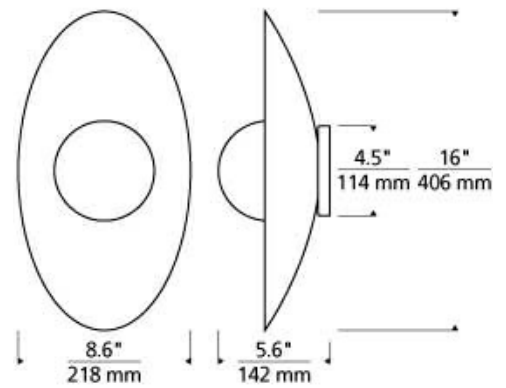

700WSJNI _____

JOB NAME _____

NOTES _____

SPECIFICATIONS

HARDWARE MATERIAL	Metal
SHADE MATERIAL	Glass
NET WEIGHT	2 lbs
HEIGHT	16in
WIDTH	5.6in
LENGTH	8.6in
MIN. EXTENSION FROM WALL	5.6in
UP LIGHT / DOWN LIGHT / BOTH?	
WET LISTED	Yes
DAMP LISTED	
DRY LISTED	
UP / DOWN	
HORIZONTAL / VERTICAL	
WALL / CEILING MOUNT	
GENERAL LISTING	ETL Listed
ADA COMPLIANT	
INCLUDES	