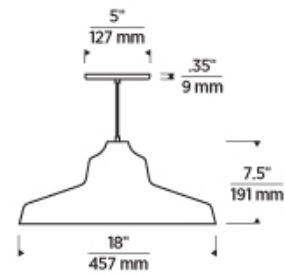

NOTES _____

ZEVO PENDANT

VISUAL COMFORT & Co.

SPECIFICATIONS

PRIMARY MATERIAL	Aluminum
SHADE MATERIAL	Aluminum
NET WEIGHT	2 lbs
HEIGHT	7.5in
WIDTH	18in
LENGTH	18in
UP LIGHT / DOWN LIGHT / BOTH?	
WET LISTED	
DAMP LISTED	
DRY LISTED	
MIN. HANGING HEIGHT	13.85in
MAX HANGING HEIGHT	103.85in
TOTAL CORD LENGTH	96in
TOTAL STEM LENGTH	
STEM QTY	
SLOPED CEILING ADAPTABLE?	Yes 45° Max
GENERAL LISTING	ETL Listed
INCLUDES	