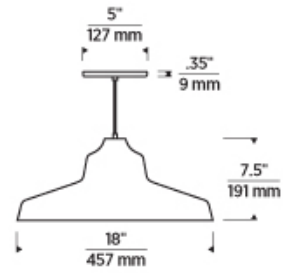

## SPECIFICATIONS

HARDWARE MATERIAL	Metal
SHADE MATERIAL	Aluminum
NET WEIGHT	2 lbs
HEIGHT	7.5in
WIDTH	18in
LENGTH	18in
UP LIGHT / DOWN LIGHT / BOTH?	
WET LISTED	
DAMP LISTED	Yes
DRY LISTED	
MIN. HANGING HEIGHT	13.85in
MAX HANGING HEIGHT	103.85in
TOTAL CORD LENGTH	96in
TOTAL STEM LENGTH	
STEM QTY	
SLOPED CEILING ADAPTABLE?	Yes 45° Max
GENERAL LISTING	ETL Listed
INCLUDES	