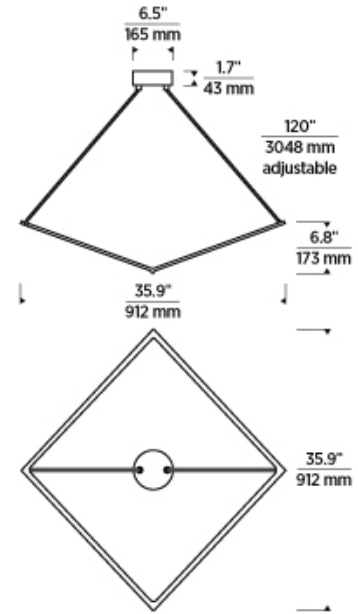

## SPECIFICATIONS

PRIMARY MATERIAL	Aluminum
SHADE MATERIAL	Aluminum
NET WEIGHT	2 lbs
HEIGHT	6.8in
WIDTH	35.9in
LENGTH	35.9in
UP LIGHT / DOWN LIGHT / BOTH?	
WET LISTED	
DAMP LISTED	Yes
DRY LISTED	
MIN. HANGING HEIGHT	14.5in
MAX HANGING HEIGHT	128.5in
TOTAL CORD LENGTH	120in
TOTAL STEM LENGTH	
STEM QTY	
SLOPED CEILING ADAPTABLE?	Yes 45° Max
GENERAL LISTING	ETL Listed
INCLUDES	