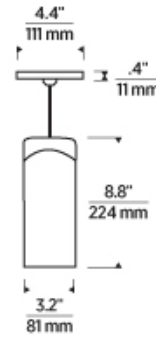

## SPECIFICATIONS

PRIMARY MATERIAL	Glass
SHADE MATERIAL	Glass
NET WEIGHT	2 lbs
HEIGHT	8.8in
WIDTH	3.2in
LENGTH	3.2in
UP LIGHT / DOWN LIGHT / BOTH?	
WET LISTED	
DAMP LISTED	Yes
DRY LISTED	Yes
MIN. HANGING HEIGHT	15.3in
MAX HANGING HEIGHT	81.3in
SLOPED CEILING ADAPTABLE?	Yes 45° Max
GENERAL LISTING	ETL Listed
INCLUDES	