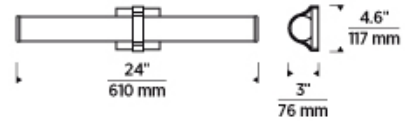

ORDERING INFORMATION

700BCLYK	LENGTH (A)	FINISH	LAMP
	24 24"	Z BRONZE	-LED930 INTEGRATED LED 90 CRI 3000K 120V
		C CHROME	-LED930-277 INTEGRATED LED 90 CRI 3000K 277V
		S SATIN NICKEL	

700BCLYK _____

JOB NAME _____

NOTES _____

LYNK 24 BATH

SPECIFICATIONS

HARDWARE MATERIAL	Metal
SHADE MATERIAL	Acrylic
NET WEIGHT	3 lbs
HEIGHT	4.6in
WIDTH	3in
LENGTH	24in
WET LISTED	
DAMP LISTED	Yes
DRY LISTED	
GENERAL LISTING	ETL Listed
INCLUDES	